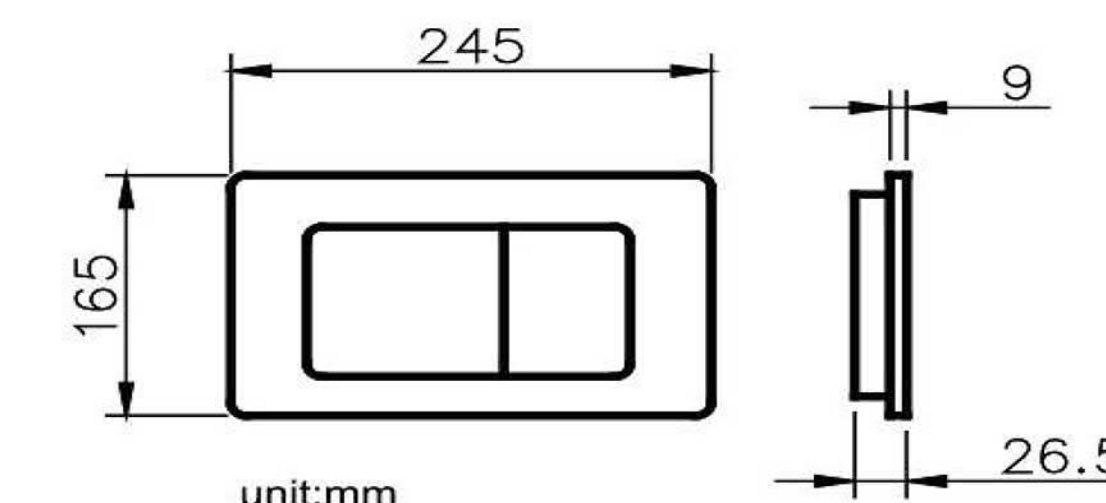

کد : 6373-K1-80MA
رنگ : مشکی مات