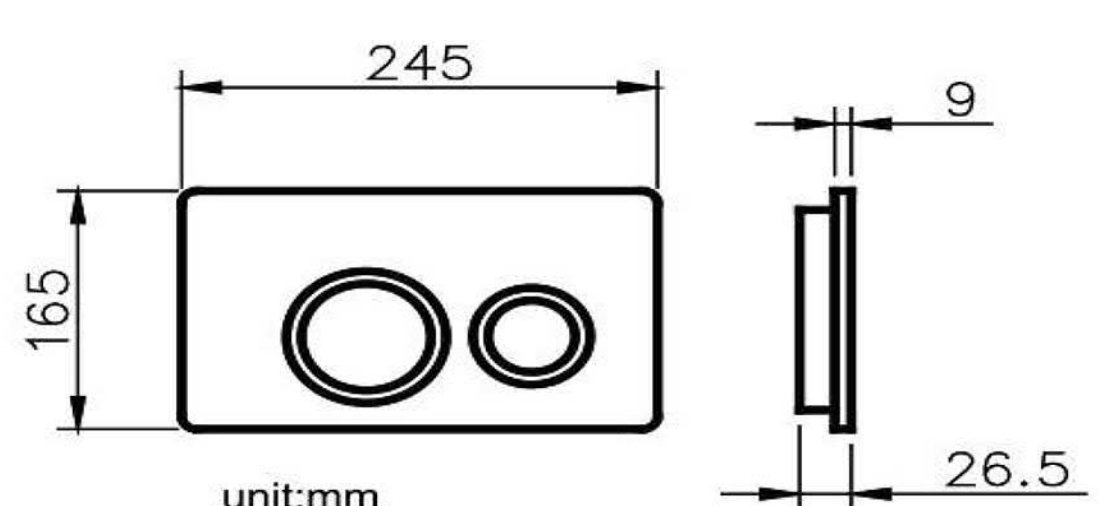

کد : 6373-K2-80SD
رنگ : کروم مات