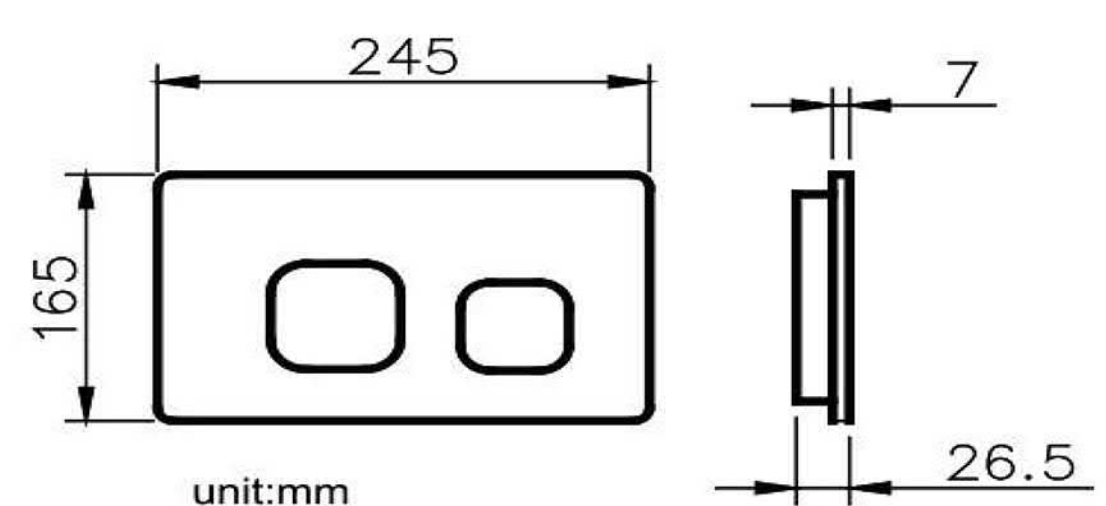

کد : 6373-K2-80PK
رنگ : طلایی

دارای مکانیزم قابل تنظیم حجم آب از ۳ تا ۷/۵ لیتر

نصب و سرویس سریع و آسان

کیفیت و دوام مادام العمر : مکانیزم محصول بیش از یک میلیون مرتبه تست گردیده است.

کارکرد بهینه محصول در بیشترین و کمترین فشار آب (0/1 Bar - 20 Bar)

دارای سیستم آنتی نویز (بدون صدا)