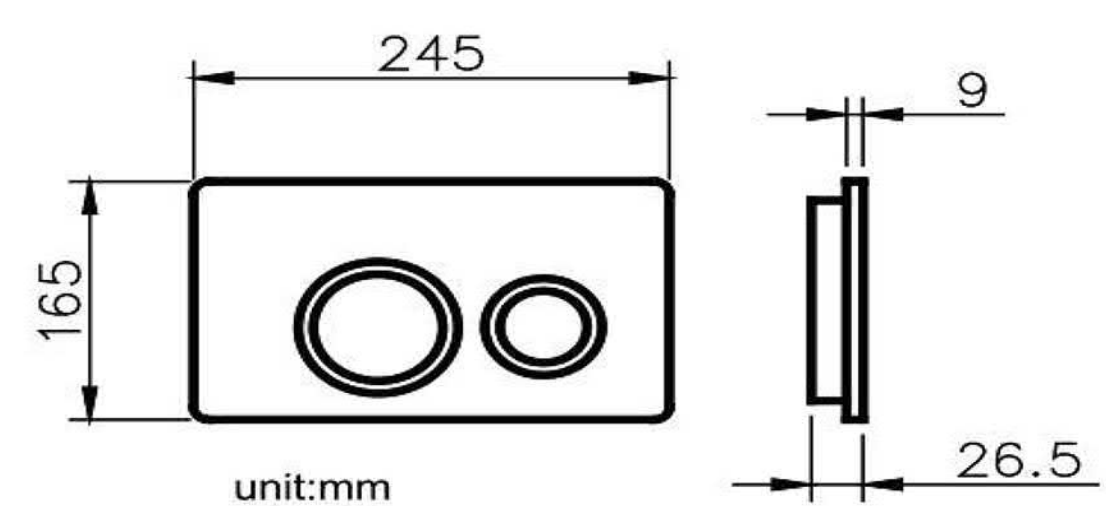

کد : 6373-K2-80CP
رنگ : کروم