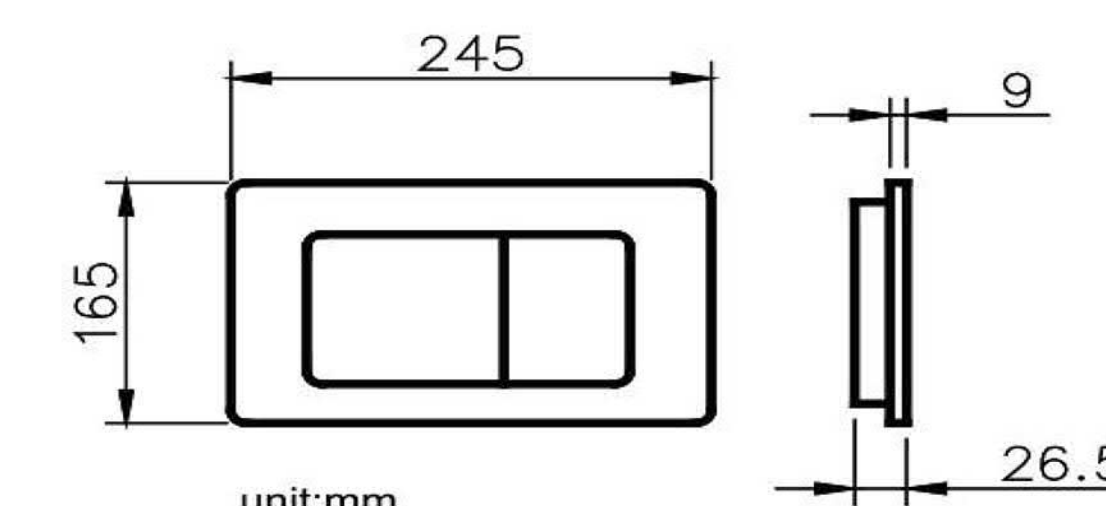

کد : 6373-K1-80CP
رنگ : کروم