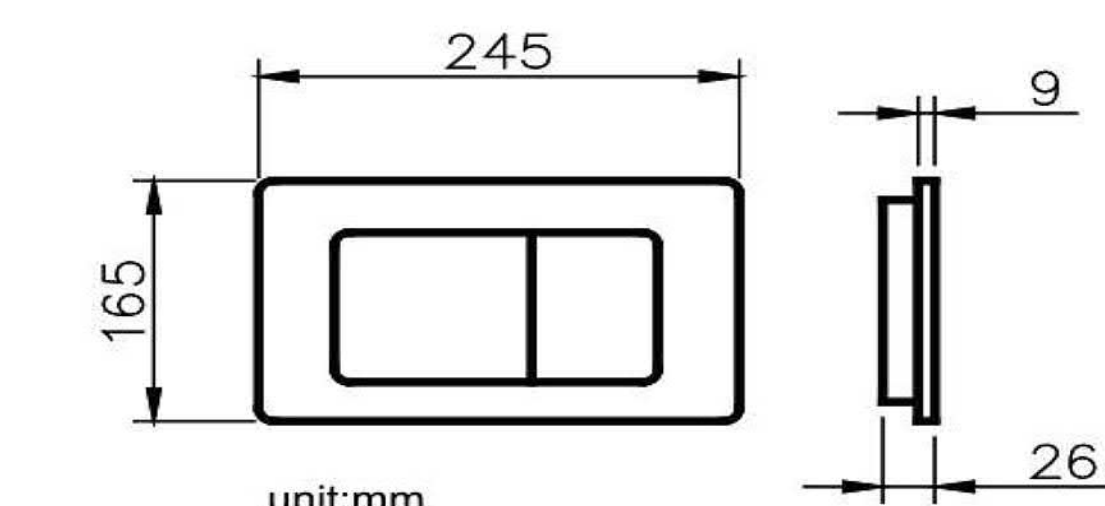

کد : 6373-K1-80SK
رنگ : بژ