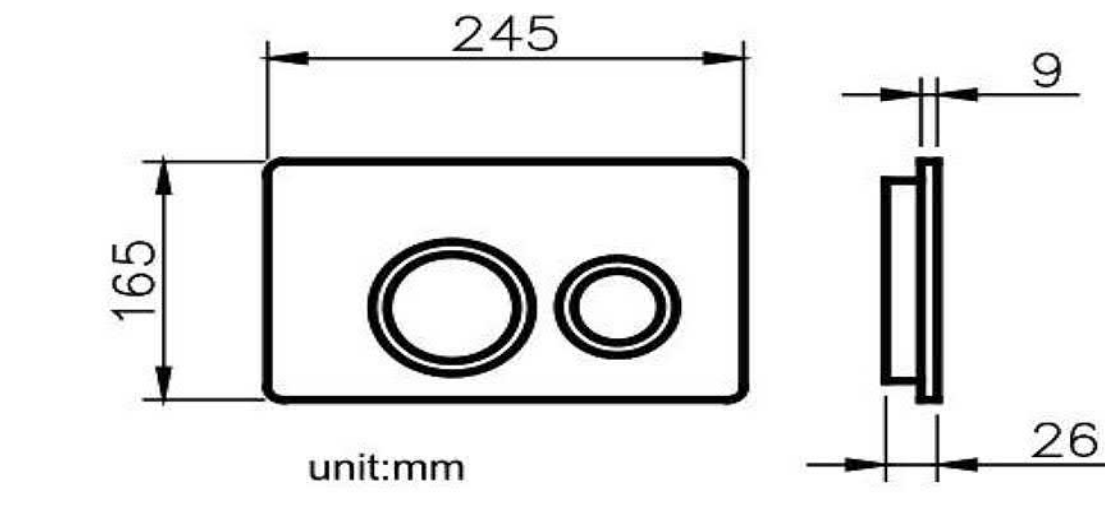

کد : 6373-K4-80AB
رنگ : (یتونی استیل)