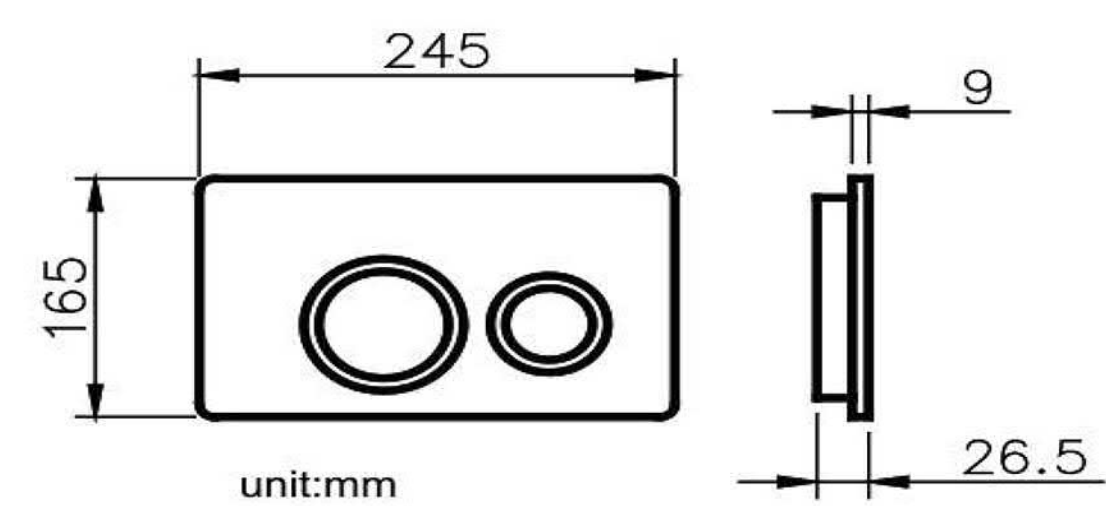

کد : 6373-K2-8000
رنگ : سفید