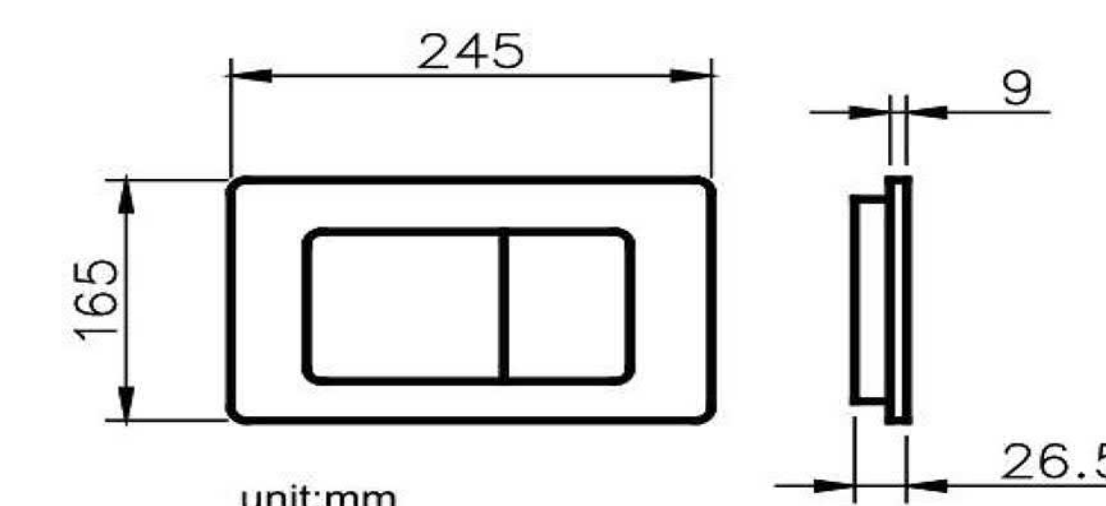

کد : 6373-K1-8000
رنگ : سفید