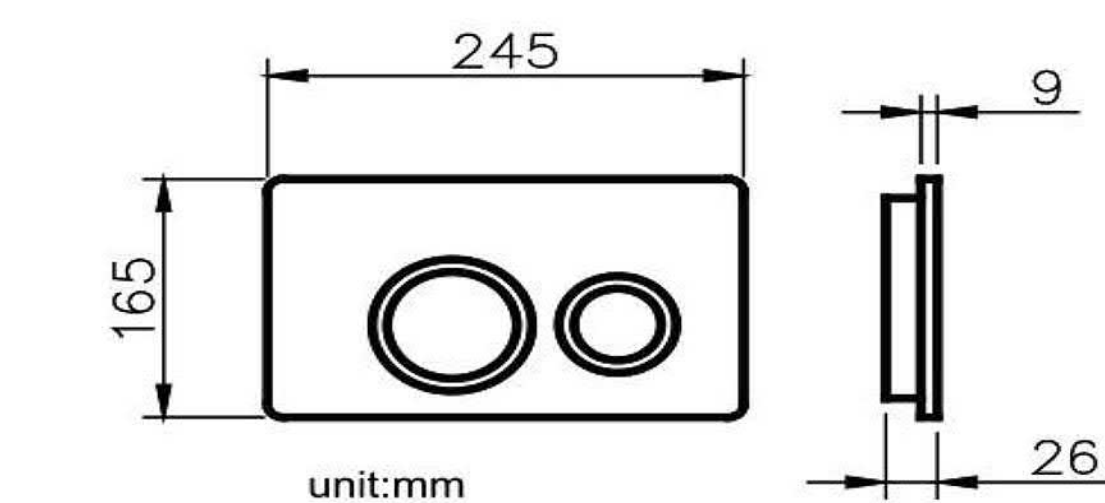

کد : 6373-K4-80KG
رنگ : طلایی مات (استیل)