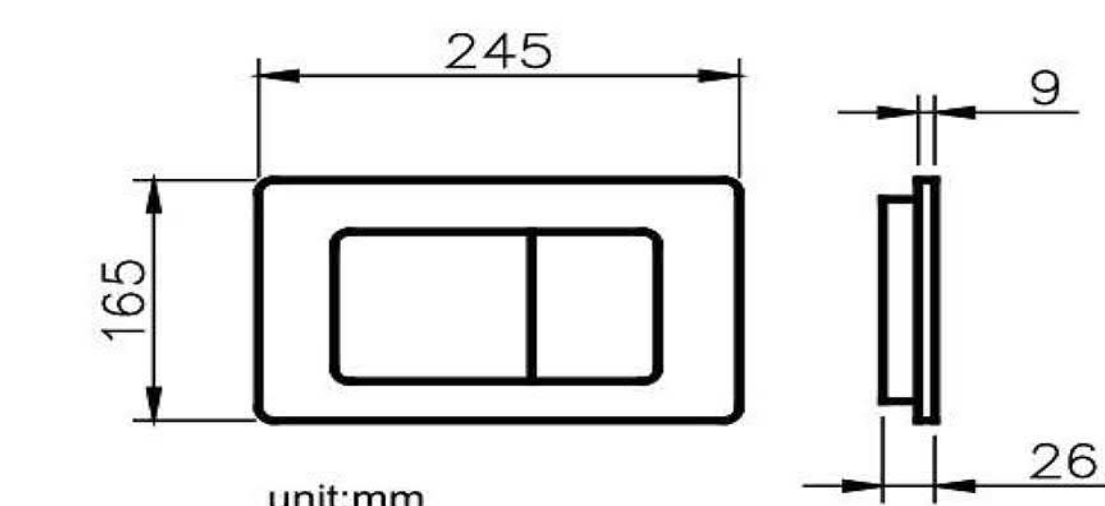

کد : 6373-K1-80PK
رنگ : طلایی