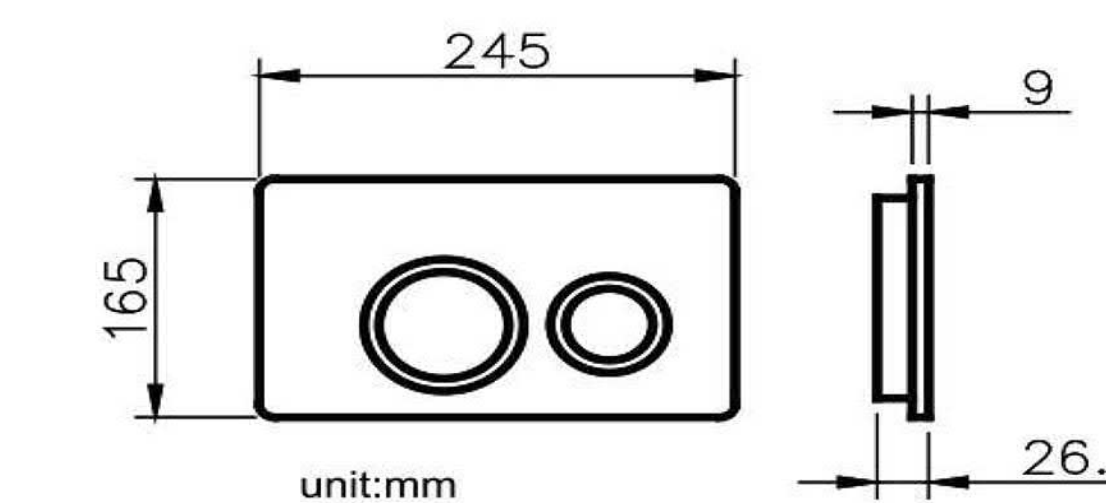

کد : 6373-K2-80MA
رنگ : مشکی مات