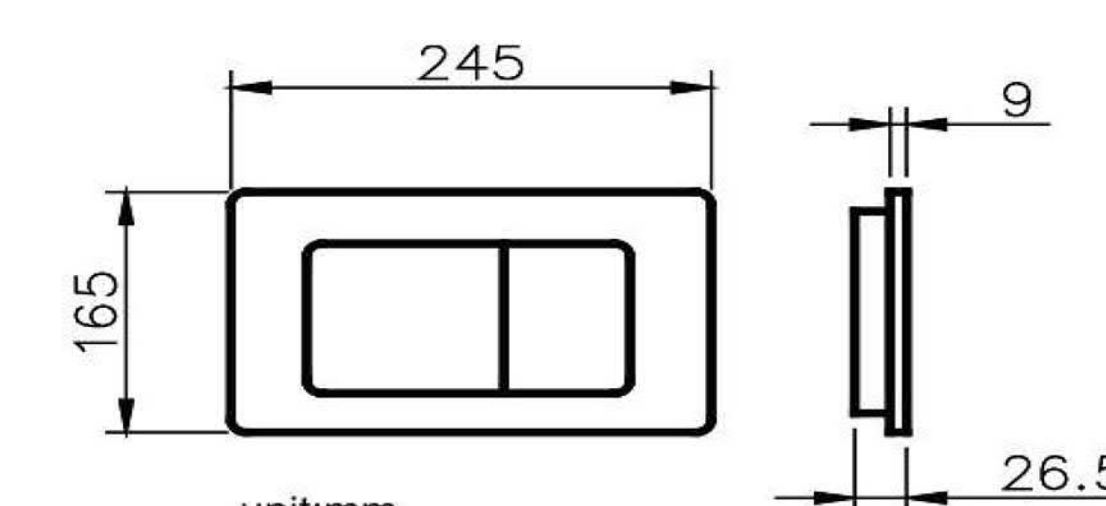

کد : 6373-K1-80SD
رنگ : کروم مات