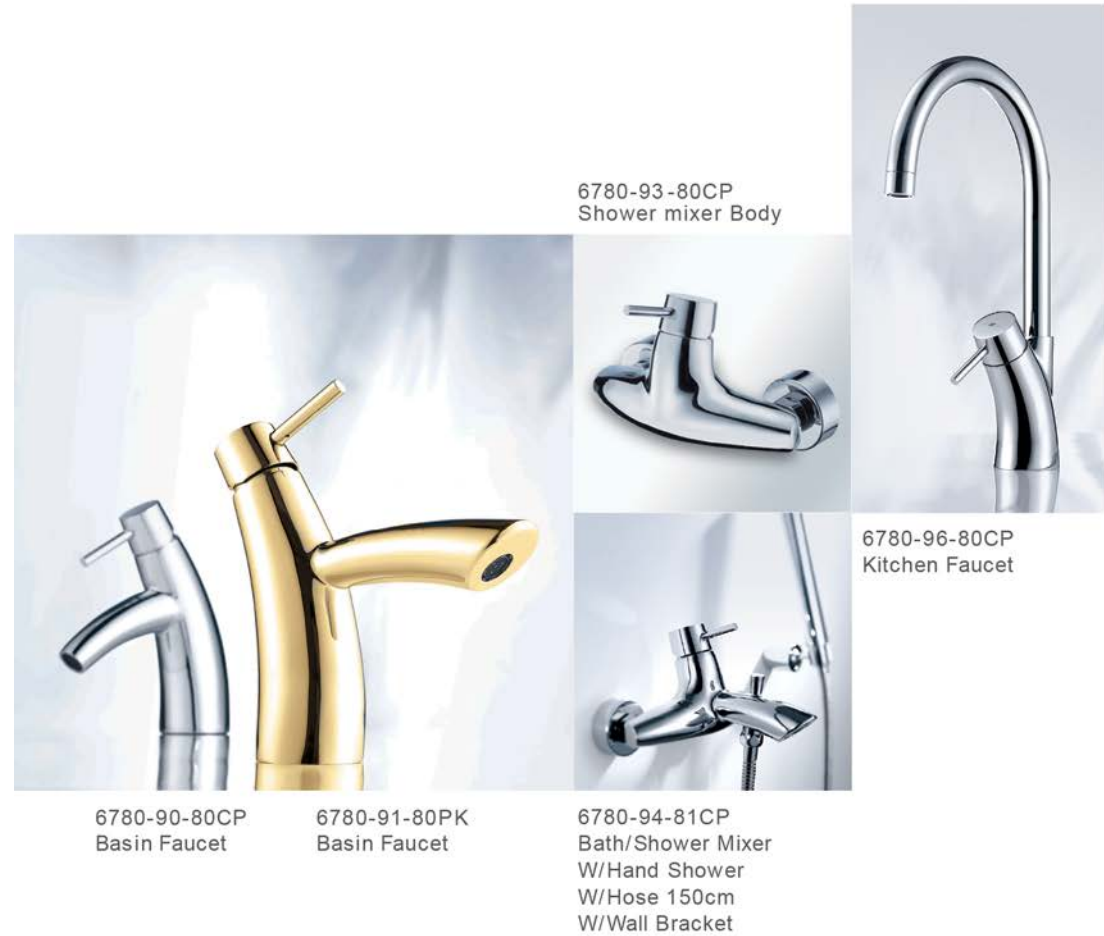

6780-93-80CP
Shower mixer Body

6780-96-80CP
Kitchen Faucet

6780-90-80CP
Basin Faucet

6780-91-80PK
Basin Faucet

6780-94-81CP
Bath/Shower Mixer
W/Hand Shower
W/Hose 150cm
W/Wall Bracket

SW PK CP