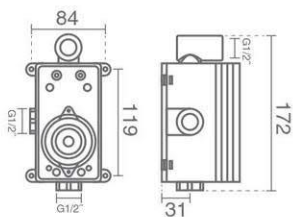

Basin-Central

Product code: 6136-12-101

محافظ مشکی رنگ کارتريج

کارتريج سراميکي ۴۰ ميلييمتری شرکت KEROX و STSR با پاس کردن تست طول عمر ۷۰,۰۰۰ سيکل

شیر مرکزی جهت متعلقات روشویی
باکس نگهدارنده و ضد لرزش قرمز

Bath-Central

Product code: 6136-13-101

محافظ مشکی رنگ کارتريج
محافظ مشکی دایورتور

کارتريج سراميکي ۴۰ ميلييمتری شرکت KEROX و STSR با پاس کردن تست طول عمر ۷۰,۰۰۰ سيکل
باکس نگهدارنده و ضد لرزش قرمز

شیر مرکزی با قابلیت نصب دایورتور جهت نصب
متعلقات حمام (تیپ ۳ و ۴)
دایورتور توکار

Shower-Central

Product code: 6136-14-101

باکس نگهدارنده و ضد لرزش قرمز
محافظ مشکی رنگ کارتريج

کارتريج سراميکي ۴۰ ميلييمتری شرکت KEROX و STSR با پاس کردن تست طول عمر ۷۰,۰۰۰ سيکل

شیر مرکزی بدون قابلیت نصب دایورتور جهت
نصب متعلقات توالت و حمام (تیپ ۱ و ۲)