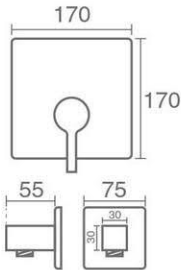

Ava Bath 2

Product code: 6136-13-103