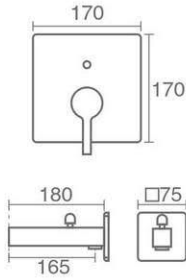

▶ وان پركن ريخته گري شده به همراه دايورتور و
Neoperl M24 سيليكوتي
▶ پايه نگهدارنده سردوش دستي

Ava Bath 4

▶ Product code: 6136-13-124
▶ (S25)

▶ سردوش سقفی استیل
▶ قابليت نصب سردوش سقفی و ديوارى
▶ صفحه آبريز ريخته گري شده