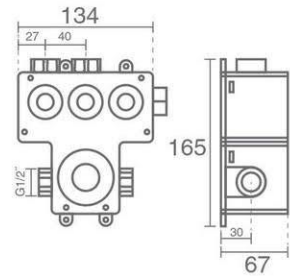

Verona Type 4 Bath - Central

Product code: 6134-13-502

محافظت از قطعات آبکاری شده حین عملیات ساختمانی

قابلیت خروج همزمان آب از سه قسمت سردوش دستی، سقفی و وان پرکن
قابلیت نصب سردوش های ماساژور
دارای باکس پلاستیکی محافظ بدنه و کاور جهت

شیر مرکزی با قابلیت نصب دایورتور دکمه‌ای جهت نصب متعلقات حمام ورونا (تیپ ۴)
دارای کارتریج های push button با پاس کردن تست طول عمر ۵۰,۰۰۰ سیکل