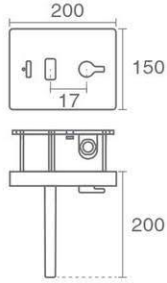

Ava Intelligent Basin

Product code: 6113-12-601
Electronic Concealed Basin

قابلیت تنظیم شستشوی خودکار آب مانده در لوله به هنگام سفر
قابلیت تنظیم روشن و خاموش ماندن دائم سنسور جهت استفاده در مواقع خاص

نمایشگر هشدار تمام باطری
دامنه سنسور: ۱۸ تا ۲۲ سانتیمتر
آیفشان Neoperl M24
آبدهی ۱۲ لیتر در دقیقه

سنسور الکترونیکی هوشمند قابل برنامه ریزی
مشخصات باطری: ۶ ولت DC
مدت زمان جریان آب: ۰.۵ ثانیه تا زمان دلخواه
حداکثر دمای آب: تا ۸۰ درجه سانتیگراد

Ava Intelligent Basin

Ava-Electronic Basin - Central

Product code: 6113-12-501
Intelligent

باکس پلاستیکی مقاوم در برابر فشار و ضربه
محافظت یک تکه

شیر مرکزی آوا الکترونیک توکار با قابلیت خروج از دیوار پس از نصب