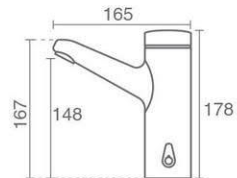

دامنه سنسور: ۱۸ تا ۲۲ سانتیمتر
Neoperl M24 سیلیکونی
آبدهی ۱۲ لیتر در دقیقه
شلنگ پیسوار Ultra-Flex

مشخصات آداپتور: ۲۲۰ به ۷.۵ ولت AC/DC
مدت زمان جریان آب: ۵.۵ تا ۴ ثانیه
حد اکثر دمای آب: تا ۸۰ درجه سانتیگراد
نمایشگر هشدار اتمام باطری

مجهز به سیستم نوری Advanced Light®
Technology
LED آبی و قرمز
سنسور الکترونیکی هوشمند قابل برنامه ریزی