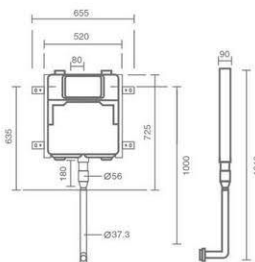

Flush Tank Classic

Product code: 6198-14-101