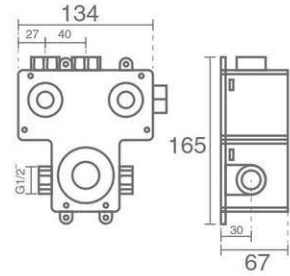

Verona Type 3 Bath - Central

Product code: 6134-13-501

محافظت از قطعات آبکاری شده حین عملیات ساختمانی

قابلیت خروج همزمان آب از سه قسمت سردوش دستی، سقفی و وان پرکن
قابلیت نصب سردوش های ماساژور
دارای باکس پلاستیکی محافظ بدنه و کاور جهت

شیر مرکزی با قابلیت نصب دایورتور دکمه‌ای جهت نصب متعلقات حمام ورونا (تیپ ۳)
دارای کارتریج های push button با پاس کردن تست طول عمر ۵۰,۰۰۰ سیکل