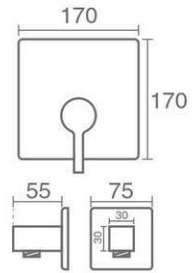

➤ دارای دستگیره و پنل اصلی ریخته‌گری شده
➤ صفحه آب بندی داخلی