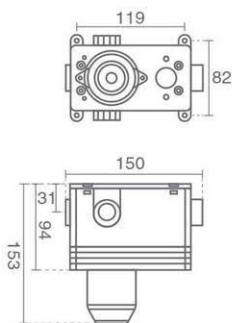

Basin-Central

Product code: 6136-12-101

محافظ مشکی رنگ کارتريج

کارتريج سراميکي ۴۰ ميلييمتری شرکت KEROX و STSR با پاس کردن تست طول عمر ۷۰,۰۰۰ سيکل

شیر مرکزی جهت متعلقات روشویی
باکس نگهدارنده و ضد لرزش قرمز

Bath-Central

Product code: 6136-13-101

محافظ مشکی رنگ کارتريج
محافظ مشکی دایورتور

کارتريج سراميکي ۴۰ ميلييمتری شرکت KEROX و STSR با پاس کردن تست طول عمر ۷۰,۰۰۰ سيکل
باکس نگهدارنده و ضد لرزش قرمز

شیر مرکزی با قابلیت نصب دایورتور جهت نصب
متعلقات حمام (تیپ ۳ و ۴)
دایورتور توکار

Shower-Central

Product code: 6136-14-101

باکس نگهدارنده و ضد لرزش قرمز
محافظ مشکی رنگ کارتريج

کارتريج سراميکي ۴۰ ميلييمتری شرکت KEROX و STSR با پاس کردن تست طول عمر ۷۰,۰۰۰ سيکل

شیر مرکزی بدون قابلیت نصب دایورتور جهت
نصب متعلقات توالت و حمام (تیپ ۱ و ۲)