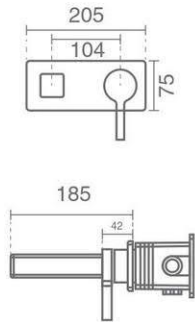

▶ آيفشان سيليكوتي Neoperl M18
▶ صفحه آب بندي داخلي

Ava Basin 1

▶ Product code: 6136-12-102