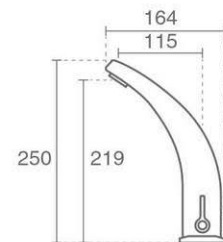

Zeus-Electronic

- Product code: 6125-12-110
- Intelligent Basin

- آبدهی ۱۲ لیتر در دقیقه
- شلنگ پیسوار Ultra-Flex

- حداکثر دمای آب: تا ۸۰ درجه سانتیگراد
- نمایشگر هشدار اتمام باطری
- دامنه سنسور: ۱۸ تا ۲۲ سانتیمتر
- آیفشان سیلیکونی Neoperl M24

- سنسور الکترونیکی هوشمند قابل برنامه ریزی
- مشخصات باطری: ۷ ولت DC
- مشخصات آداپتور: ۲۲۰ به ۷،۵ ولت AC/DC
- مدت زمان جریان آب: ۰،۵ تا ۴ ثانیه