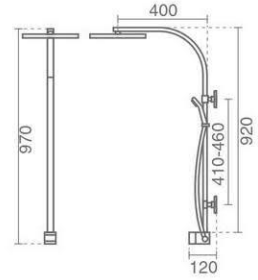

دارای دایورتور انتقال دهنده آب از سردوش دستی به سردوش ثابت و بالعکس

دارای سردوش ثابت و دستی
دارای چک نگهدارنده سردوش متحرک