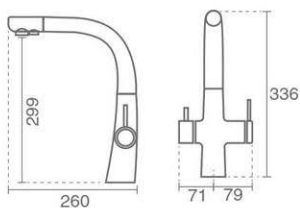

▶ دارای دو آبفشان M18 و M24 از شرکت Neoperl
 ▶ دارای خروجی مجزا آب تصفیه و آب شهری

- ▾ Equipped with Advanced Light Technology
- ▾ Illuminated by glacier white LED
- ▾ Pull Down hose with length up to 600 mm
- ▾ Neoperl-Cache aerator