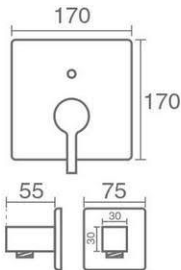

Ava Bath 3

Product code: 6136-13-123
(S25)