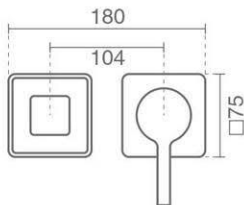

▶ آيفشان سيليكوتي Neoperl M18

Ava Basin 2

▶ Product code: 6136-12-122