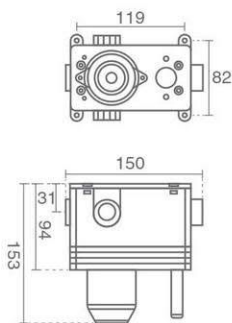

Basin-Central

Product code: 6136-12-101

محافظ مشکی رنگ کارتريج

کارتريج سراميکي ۴۰ ميلييمتری شرکت KEROX و STSR با پاس کردن تست طول عمر ۷۰,۰۰۰ سيکل

شیر مرکزی جهت متعلقات روشویی
باکس نگهدارنده و ضد لرزش قرمز

Bath-Central

Product code: 6136-13-101

محافظ مشکی رنگ کارتريج
محافظ مشکی دایورتور

کارتريج سراميکي ۴۰ ميلييمتری شرکت KEROX و STSR با پاس کردن تست طول عمر ۷۰,۰۰۰ سيکل
باکس نگهدارنده و ضد لرزش قرمز

شیر مرکزی با قابلیت نصب دایورتور جهت نصب
متعلقات حمام (تیپ ۳ و ۴)
دایورتور توکار

Shower-Central

Product code: 6136-14-101

باکس نگهدارنده و ضد لرزش قرمز
محافظ مشکی رنگ کارتريج

کارتريج سراميکي ۴۰ ميلييمتری شرکت KEROX و STSR با پاس کردن تست طول عمر ۷۰,۰۰۰ سيکل

شیر مرکزی بدون قابلیت نصب دایورتور جهت
نصب متعلقات توالت و حمام (تیپ ۱ و ۲)