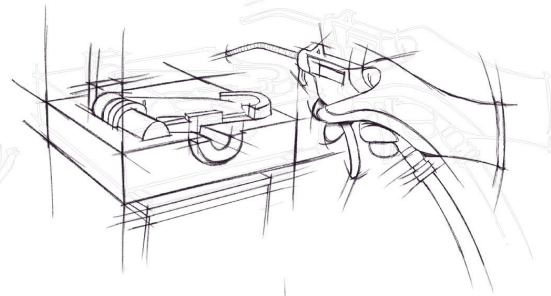

KWC

Under trademark license of Franke

Swiss Water
Experience

www.vosoughishop.com

TouchProtect

Safe to use: An insulated hot water guidance system with a "double skin" principle means the body of the faucet or the pull-out spray can become warm but never hot. In this way, TouchProtect intelligently prevents scalding.