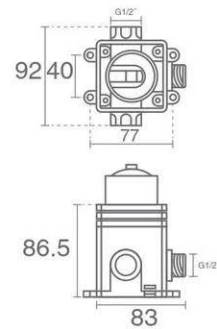

باکس نگهدارنده و ضد لرزش قرمز محافظ مشکی رنگ کارتریج

کارتریج سرامیکی ۴۰ میلیمتری شرکت KEROX و STSR با پاس کردن تست طول عمر ۷۰,۰۰۰ سیکل

شیر مرکزی بدون قابلیت نصب دایورتور جهت نصب متعلقات توالت و حمام (تیپ ۱ و ۲)