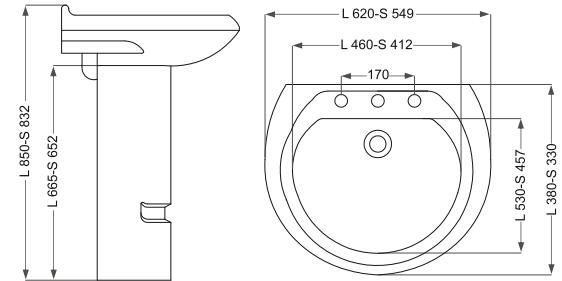

Capris
کاپریس (سرشویی)

Name Of Product	Technical Code	Weight(Kg)±%5
Barber saloon Basin	24-49-66	18.200
Pedestal	11-49-70	11.200

Royal
رویال

Name Of Product	Technical Code	Weight(Kg)±%5
Wash Basin 65	10-40-65	14.900
Pedestal	11-40-35	6.800

Diamond
دایموند

Name Of Product	Technical Code	Weight(Kg)±%5
Wash Basin 50 S	10-41-50	9.400
Wash Basin 62 L	10-41-62	12.800
Pedestal 50 S	11-41-68	9.200
Pedestal 69 L	11-41-69	10.700

Firouzeh
فیروزه

Name Of Product	Technical Code	Weight(Kg)±%5
Wash Basin 52 S	10-26-52	11.290
Wash Basin 62 L	10-26-62	14.780
Pedestal L	11-26-66	10.000
Pedestal S	11-26-64	7.700