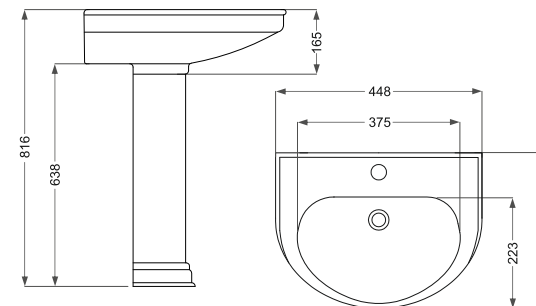

Zarrin
زرین

Name Of Product	Technical Code	Weight(Kg)±%5
Wash Basin 65	10-34-65	18.600
Pedestal	11-34-64	8.750

Classic
کلاسیک

Name Of Product	Technical Code	Weight(Kg)±%5
Wash Basin 54	10-43-54	10.200
Wash Basin 66	10-43-66	15.600
Wash Basin 86	10-43-86	25.820
Pedestal 66	11-43-66	12.000
Pedestal 67	11-43-67	12.900
Pedestal 64	11-43-64	15.900

Diana
دیانا

Name Of Product	Technical Code	Weight(Kg)±%5
Wash Basin 55	10-44-55	10.000
Pedestal 64	11-44-64	7.000

Diana
دیانا

Name Of Product	Technical Code	Weight(Kg)±%5
Wash Basin Corner 47	10-44-47	8.200
Pedestal 64	11-44-64	7.000

Vista
ویستا

Name Of Product	Technical Code	Weight(Kg)±%5
Wash Basin 44	10-57-44	8.100
Pedestal 64	11-44-64	7.000

Morvarid
مروارید

Name Of Product	Technical Code	Weight(Kg)±%5
Wash Basin 65	10-27-65	16.500
Pedestal	11-27-66	9.200