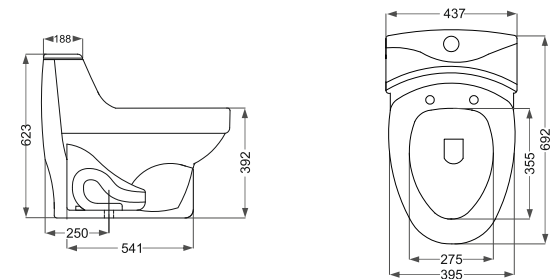

Name Of Product	Technical Code	Weight(Kg)±%5
Water Closet 69	13-50-69	37.900