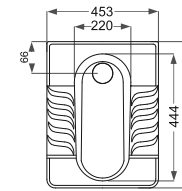

Firouzeh فیروزه

Name Of Product	Technical Code	Weight(Kg)±%5
Asian W.C Flat L	12-26-57	12.800
Asian W.C Deep L	12-26-58	14.700
Asian W.C Flat S	12-26-50	9.900
Asian W.C Deep S	12-26-51	9.400

Classic کلاسیک

Name Of Product	Technical Code	Weight(Kg)±%5
Asian W.C Deep	12-43-58	14.300
Asian W.C Flat	12-43-57	13.500

Crystal
کریستال

Name Of Product	Technical Code	Weight(Kg)±%5
Asian W.C Flat (Close Rim)58	12-52-58	13.600

Romina
رومینا

Name Of Product	Technical Code	Weight(Kg)±%5
Asian W.C Flat (Close Rim) 58	12-61-58	14.400
Asian W.C Flat (Close Rim) 50	12-61-50	11.500

Negin
نگین

Name Of Product	Technical Code	Weight(Kg)±%5
Siphonic Asian W.C	12-23-56	16.600
Siphonless Asian W.C	12-23-57	16.100

Elena
العا

Name Of Product	Technical Code	Weight(Kg)±%5
Asian W.C Flat (Close Rim) 59	12-60-59	15.450