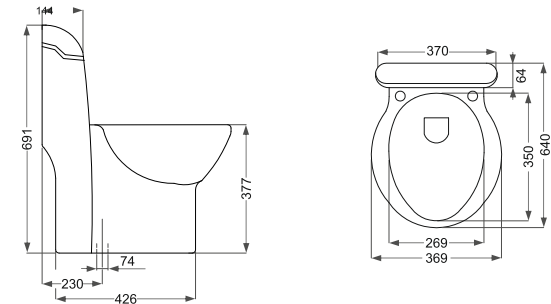

Olga
الگا ۶۴

Name Of Product	Technical Code	Weight(Kg)±%5
Water Closet 64	13-67-64	27.200
Cistern	14-67-37	9.000

Vista
ویستا ۶۳

Waterjet

■ واٹر جت

Name Of Product	Technical Code	Weight(Kg)±%5
Water Closet 63	13-57-63	32.300