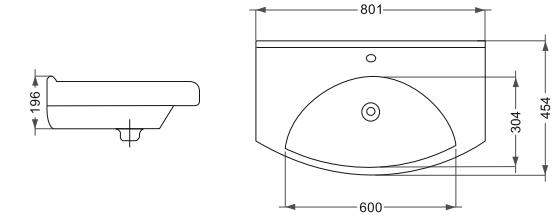

Decor Types

Decorative
BERELIAN

Accessories
Berelian

Glaze Colors

Technical Information

Elena
الانثا

Name Of Product	Technical Code	Weight(Kg)±%5
Counter Basin 80	38-60-80	16.900

Elegant
الانثا