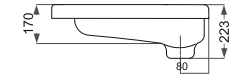

Parmida
پارمیدا

Name Of Product	Technical Code	Weight(Kg)±%5
Asian W.C Flat (Close Rim) 58	12-63-58	15.300