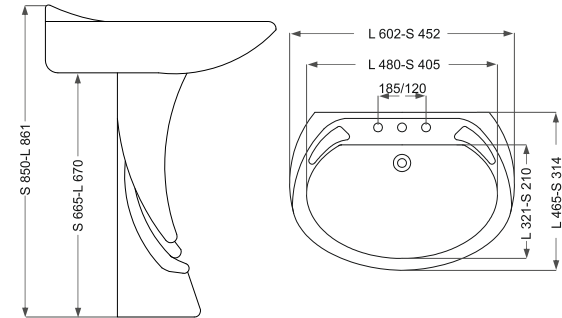

Marjan

مرجان

Name Of Product	Technical Code	Weight(Kg)±%5
Wash Basin 45	10-22-45	6.000
Wash Basin 61	10-22-61	14.000
Pedestal	11-22-66	9.700

Marjan

مرجان