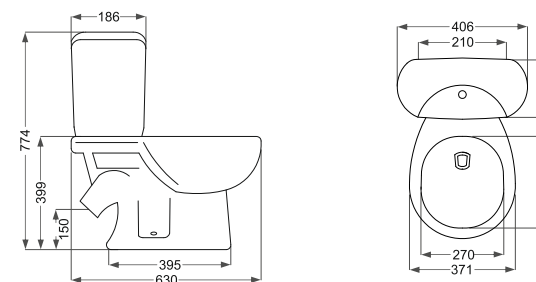

Parmis
پارمیس

Name Of Product	Technical Code	Weight(Kg)±%5
Water Closet P-trap	13-53-64	20.100
Cistern	14-53-30	7.500