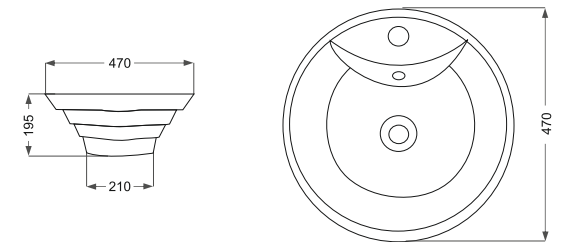

Oriental

اورینتال (روستنگی)

Name Of Product	Technical Code	Weight(Kg)±%5
Over counter 46	36-39-46	8.900