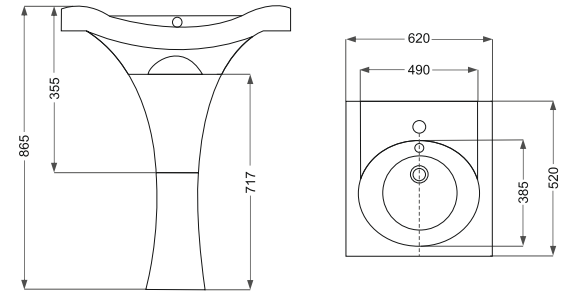

Romina
(رومينا)

Name Of Product	Technical Code	Weight(Kg)±%5
Wash Basin 60 M	10-61-60	19,200
Pedestal L	10-61-50	6,000