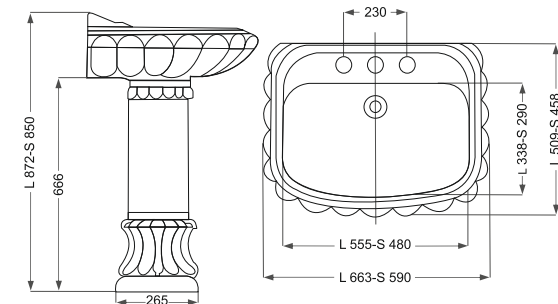

درب هیدرولیک

Name Of Product	Technical Code	Weight(Kg)±%5
Back To Wall	13-62-55	27.900

Romina
(رومينا)

Name Of Product	Technical Code	Weight(Kg)±%5
Wash Basin 60 M	10-61-60	19,200
Pedestal L	10-61-50	6,000

Romina
(رومينا) (زير سنگي)

Name Of Product	Technical Code	Weight(Kg)±%5
Under Counter	37-61-52	6,900

Romina
(رومينا) ۶۹

Tourbojet ■ توربو جت
دور شويي فشار قوي
(با مداخل مصرف آب)

Name Of Product	Technical Code	Weight(Kg)±%5
Water Closet 69	13-61-69	40,500

Zomorrod

زمررد

Name Of Product	Technical Code	Weight(Kg)±%5
Wash Basin 59 S	10-29-59	12.900
Wash Basin 65 L	10-29-65	16.960
Pedestal	11-29-66	8.900

Zomorrod

زمررد

Slow Close Seat Cover

Dual Flush Fittings

■ درب هیدرولیک