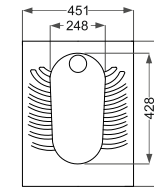

Crystal
کریستال

Name Of Product	Technical Code	Weight(Kg)±%5
Asian W.C Flat (Close Rim)58	12-52-58	13.600