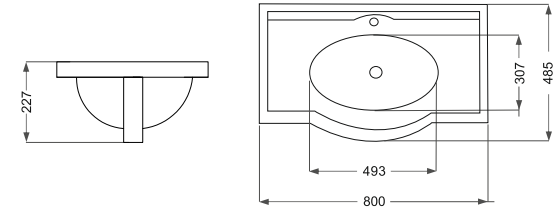

Decor Types

Decorative
BERELIAN

Accessories
Berelian

Glaze Colors

Technical Information

Elena
الانثا

Name Of Product	Technical Code	Weight(Kg)±%5
Counter Basin 80	38-60-80	16.900

Elegant
الانثا