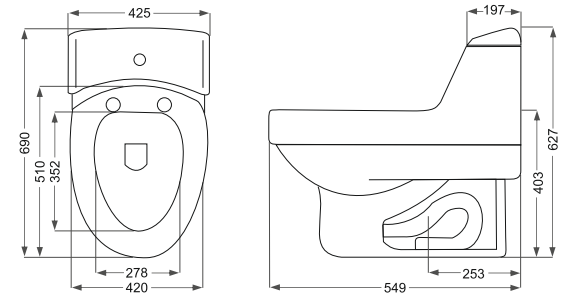

Name Of Product	Technical Code	Weight(Kg)±%5
Water Closet 67	13-46-67	39.900