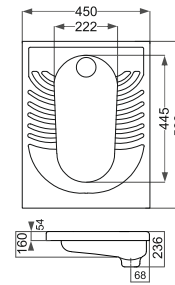

Name Of Product	Technical Code	Weight(Kg)±%5
Water Closet 61	13-91-61	33.900

Delta
دلٹا

Name Of Product	Technical Code	Weight(Kg)±%5
Water Closet S-trap	13-54-45	14.600
Water Closet P-trap	13-54-46	14.400

Aida
آیدا

Name Of Product	Technical Code	Weight(Kg)±%5
Water Closet P-trap	13-51-67	20.600
Cistern	14-51-32	8.00

Parmis
پارمیس

Name Of Product	Technical Code	Weight(Kg)±%5
Water Closet P-trap	13-53-64	20.100
Cistern	14-53-30	7.500

Parmida
پارمیدا

Name Of Product	Technical Code	Weight(Kg)±%5
Asian W.C Flat (Close Rim) 58	12-63-58	15.300

Elegant
الكانت

Name Of Product	Technical Code	Weight(Kg)±%5
Asian W.C Flat (Close Rim) 57	12-46-57	14.700
Asian W.C Deep (Close Rim) 58	12-46-58	15.500