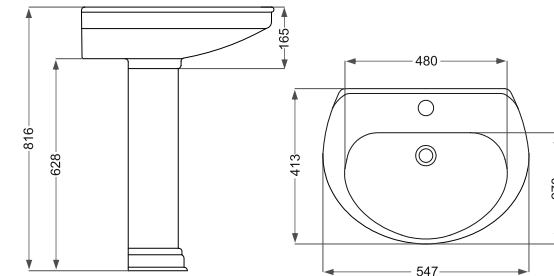

Diana
دیانا

Name Of Product	Technical Code	Weight(Kg)±%5
Wash Basin 55	10-44-55	10.000
Pedestal 64	11-44-64	7.000