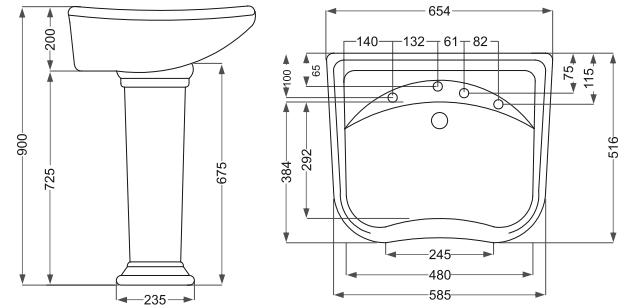

Capris
کاپریس (سرشویی)

Name Of Product	Technical Code	Weight(Kg)±%5
Barber saloon Basin	24-49-66	18.200
Pedestal	11-49-70	11.200