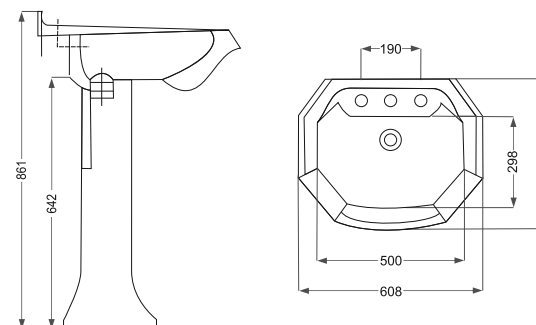

Berelian
برلیان

Name Of Product	Technical Code	Weight(Kg)±%5
Wash Basin 63	10-31-63	14.500
Pedestal	11-31-66	8.800