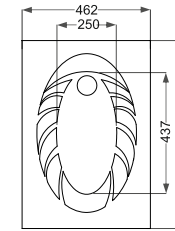

Name Of Product	Technical Code	Weight(Kg)±%5
Water Closet 61	13-91-61	33.900

Delta
دلٹا

Name Of Product	Technical Code	Weight(Kg)±%5
Water Closet S-trap	13-54-45	14.600
Water Closet P-trap	13-54-46	14.400

Aida
آیدا

Name Of Product	Technical Code	Weight(Kg)±%5
Water Closet P-trap	13-51-67	20.600
Cistern	14-51-32	8.00

Parmis
پارمیس

Name Of Product	Technical Code	Weight(Kg)±%5
Water Closet P-trap	13-53-64	20.100
Cistern	14-53-30	7.500

Parmida
پارمیدا

Name Of Product	Technical Code	Weight(Kg)±%5
Asian W.C Flat (Close Rim) 58	12-63-58	15.300

Elegant
الكانت

Name Of Product	Technical Code	Weight(Kg)±%5
Asian W.C Flat (Close Rim) 57	12-46-57	14.700
Asian W.C Deep (Close Rim) 58	12-46-58	15.500