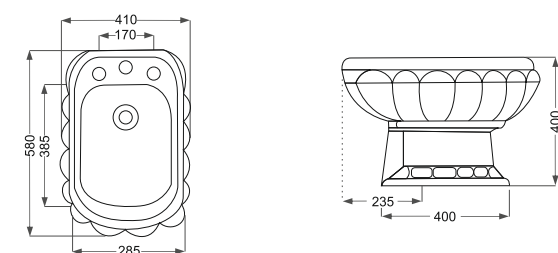

Zomorrod

زمررد

Name Of Product	Technical Code	Weight(Kg)±%5
Wash Basin 59 S	10-29-59	12.900
Wash Basin 65 L	10-29-65	16.960
Pedestal	11-29-66	8.900

Zomorrod

زمررد

Slow Close Seat Cover

Dual Flush Fittings

■ درب هیدرولیک

■ مکانیزم دوزمانه

Name Of Product	Technical Code	Weight(Kg)±%5
Water Closet S-trap	13-29-64	24.960
Wash Basin P-trap	13-29-65	25.900
Cistern	14-29-48	10.000

Zomorrod

زمررد

Name Of Product	Technical Code	Weight(Kg)±%5
Bidet	16-29-53	21.500