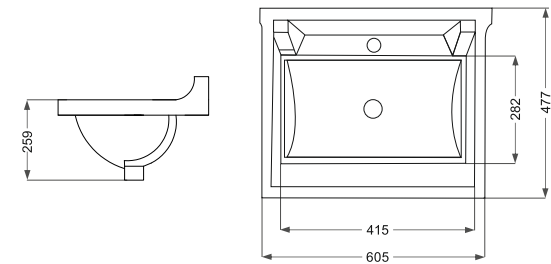

Tania
تانيا ٦٠

Name Of Product	Technical Code	Weight(Kg)±%5
Counter Basin 60	38-59-60	11.450