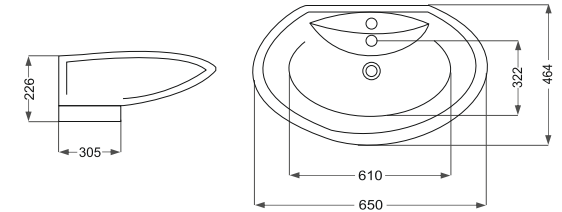

Classic

کلاسیک (پایه سرخود)

Name Of Product	Technical Code	Weight(Kg)±%5
Wash Basin half pedestal	10-43-63	23.900

Classic

کلاسیک (روستنگی)

Name Of Product	Technical Code	Weight(Kg)±%5
Over counter 65	36-43-65	16.100