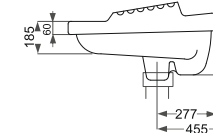

Negin
نگین

Name Of Product	Technical Code	Weight(Kg)±%5
Siphonic Asian W.C	12-23-56	16.600
Siphonless Asian W.C	12-23-57	16.100