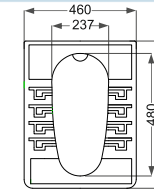

Romina
رومینا

Name Of Product	Technical Code	Weight(Kg)±%5
Asian W.C Flat (Close Rim) 58	12-61-58	14.400
Asian W.C Flat (Close Rim) 50	12-61-50	11.500