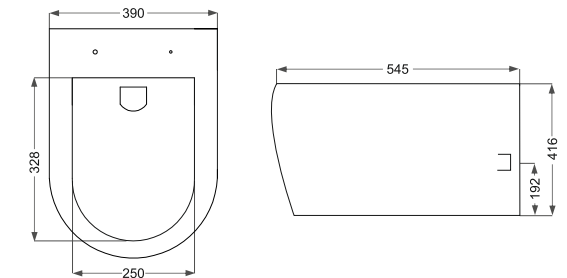

Name Of Product	Technical Code	Weight(Kg)±%5
Back To Wall	13-62-55	27.900