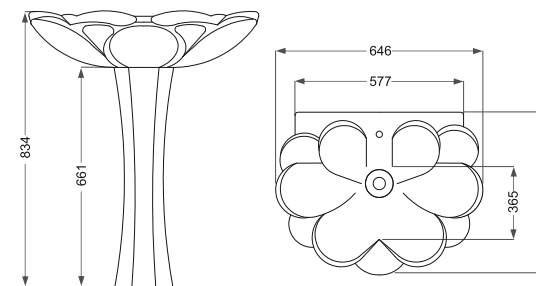

Zarrin
زرین

Name Of Product	Technical Code	Weight(Kg)±%5
Wash Basin 65	10-34-65	18.600
Pedestal	11-34-64	8.750

Classic
کلاسیک

Name Of Product	Technical Code	Weight(Kg)±%5
Wash Basin 54	10-43-54	10.200
Wash Basin 66	10-43-66	15.600
Wash Basin 86	10-43-86	25.820
Pedestal 66	11-43-66	12.000
Pedestal 67	11-43-67	12.900
Pedestal 64	11-43-64	15.900

Diana
دیانا

Name Of Product	Technical Code	Weight(Kg)±%5
Wash Basin 55	10-44-55	10.000
Pedestal 64	11-44-64	7.000

Diana
دیانا

Name Of Product	Technical Code	Weight(Kg)±%5
Wash Basin Corner 47	10-44-47	8.200
Pedestal 64	11-44-64	7.000

Vista
ویستا

Name Of Product	Technical Code	Weight(Kg)±%5
Wash Basin 44	10-57-44	8.100
Pedestal 64	11-44-64	7.000

Morvarid
مروارید

Name Of Product	Technical Code	Weight(Kg)±%5
Wash Basin 65	10-27-65	16.500
Pedestal	11-27-66	9.200