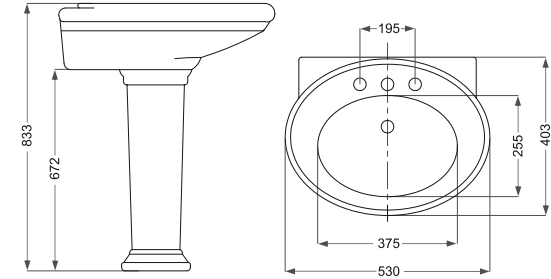

Capris
کاپریس

Name Of Product	Technical Code	Weight(Kg)±%5
Wash Basin 66	10-49-66	14.500
Wash Basin 53	10-49-53	9.500
Pedestal	11-49-68	8.900