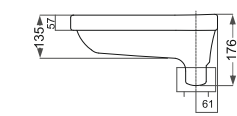

Romina
رومینا

Name Of Product	Technical Code	Weight(Kg)±%5
Asian W.C Flat (Close Rim) 58	12-61-58	14.400
Asian W.C Flat (Close Rim) 50	12-61-50	11.500