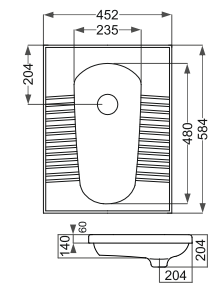

Aida
آیدا

Name Of Product	Technical Code	Weight(Kg)±%5
Water Closet P-trap	13-51-67	20.600
Cistern	14-51-32	8.00

Parmis
پارمیس

Name Of Product	Technical Code	Weight(Kg)±%5
Water Closet P-trap	13-53-64	20.100
Cistern	14-53-30	7.500

Parmida
پارمیدا

Name Of Product	Technical Code	Weight(Kg)±%5
Asian W.C Flat (Close Rim) 58	12-63-58	15.300

Elegant
الكانت

Name Of Product	Technical Code	Weight(Kg)±%5
Asian W.C Flat (Close Rim) 57	12-46-57	14.700
Asian W.C Deep (Close Rim) 58	12-46-58	15.500

Delta
دلٹا

Name Of Product	Technical Code	Weight(Kg)±%5
Asian W.C Flat S	12-54-49	9.850
Asian W.C Deep S	12-54-50	10.450
Asian W.C Flat L	12-54-57	12.000
Asian W.C Deep L	12-54-58	12.500

Royal (روپال)

Name Of Product	Technical Code	Weight(Kg)±%5
Asian W.C Deep	12-40-54	12.600
Asian W.C Medical	12-40-55	13.100