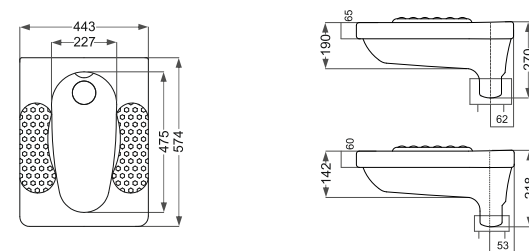

Parmida
پارمیدا

Name Of Product	Technical Code	Weight(Kg)±%5
Asian W.C Flat (Close Rim) 58	12-63-58	15.300

Elegant
الكانت

Name Of Product	Technical Code	Weight(Kg)±%5
Asian W.C Flat (Close Rim) 57	12-46-57	14.700
Asian W.C Deep (Close Rim) 58	12-46-58	15.500

Delta
دلٹا

Name Of Product	Technical Code	Weight(Kg)±%5
Asian W.C Flat S	12-54-49	9.850
Asian W.C Deep S	12-54-50	10.450
Asian W.C Flat L	12-54-57	12.000
Asian W.C Deep L	12-54-58	12.500

Royal (روپال)

Name Of Product	Technical Code	Weight(Kg)±%5
Asian W.C Deep	12-40-54	12.600
Asian W.C Medical	12-40-55	13.100

Firouzeh فیروزه

Name Of Product	Technical Code	Weight(Kg)±%5
Asian W.C Flat L	12-26-57	12.800
Asian W.C Deep L	12-26-58	14.700
Asian W.C Flat S	12-26-50	9.900
Asian W.C Deep S	12-26-51	9.400

Classic کلاسیک