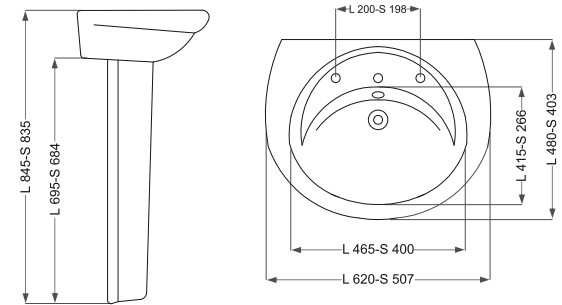

Diamond
دایموند

Name Of Product	Technical Code	Weight(Kg)±%5
Wash Basin 50 S	10-41-50	9.400
Wash Basin 62 L	10-41-62	12.800
Pedestal 50 S	11-41-68	9.200
Pedestal 69 L	11-41-69	10.700