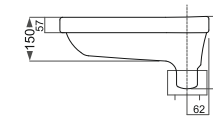

Romina
رومینا

Name Of Product	Technical Code	Weight(Kg)±%5
Asian W.C Flat (Close Rim) 58	12-61-58	14.400
Asian W.C Flat (Close Rim) 50	12-61-50	11.500