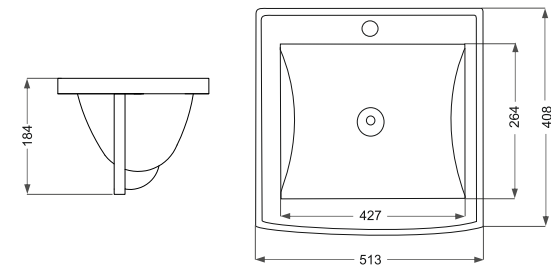

Alpha
آلفا ٥٢

Name Of Product	Technical Code	Weight(Kg)±%5
Counter Basin 52	38-95-52	9.500