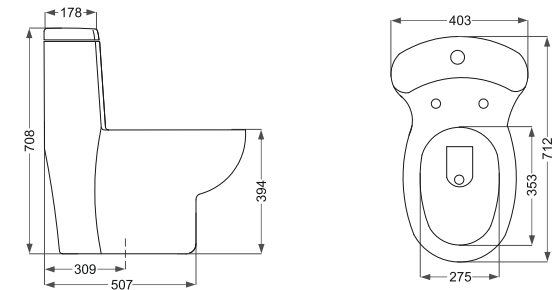

Name Of Product	Technical Code	Weight(Kg)±%5
Water Closet 72	13-63-72	37.300