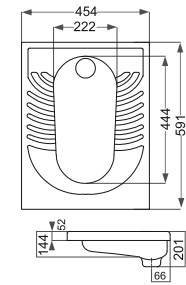

Name Of Product	Technical Code	Weight(Kg)±%5
Water Closet 61	13-91-61	33.900

Delta
دلٹا

Name Of Product	Technical Code	Weight(Kg)±%5
Water Closet S-trap	13-54-45	14.600
Water Closet P-trap	13-54-46	14.400

Aida
آیدا

Name Of Product	Technical Code	Weight(Kg)±%5
Water Closet P-trap	13-51-67	20.600
Cistern	14-51-32	8.00

Parmis
پارمیس

Name Of Product	Technical Code	Weight(Kg)±%5
Water Closet P-trap	13-53-64	20.100
Cistern	14-53-30	7.500

Parmida
پارمیدا

Name Of Product	Technical Code	Weight(Kg)±%5
Asian W.C Flat (Close Rim) 58	12-63-58	15.300

Elegant
الكانت

Name Of Product	Technical Code	Weight(Kg)±%5
Asian W.C Flat (Close Rim) 57	12-46-57	14.700
Asian W.C Deep (Close Rim) 58	12-46-58	15.500