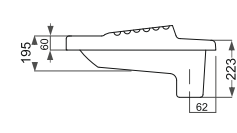

Negin
نگین

Name Of Product	Technical Code	Weight(Kg)±%5
Siphonic Asian W.C	12-23-56	16.600
Siphonless Asian W.C	12-23-57	16.100