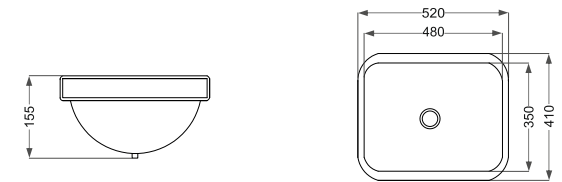

Romina
(رومينا) (زير سنگي)

Name Of Product	Technical Code	Weight(Kg)±%5
Under Counter	37-61-52	6,900