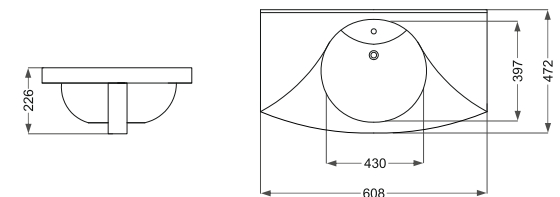

Name Of Product	Technical Code	Weight(Kg)±%5
Over Counter 50	36-52-50	10.000

Dena

دنا ۶۰

Name Of Product	Technical Code	Weight(Kg)±%5
Counter Basin 60	38-96-60	12.000

Verona

ورونا ۶۰

Name Of Product	Technical Code	Weight(Kg)±%5
Counter Basin 60	38-91-60	12.000