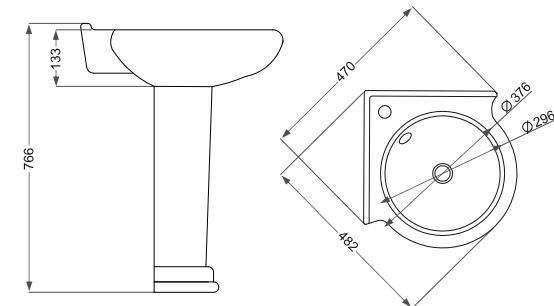

Zarrin
زرین

Name Of Product	Technical Code	Weight(Kg)±%5
Wash Basin 65	10-34-65	18.600
Pedestal	11-34-64	8.750

Classic
کلاسیک

Name Of Product	Technical Code	Weight(Kg)±%5
Wash Basin 54	10-43-54	10.200
Wash Basin 66	10-43-66	15.600
Wash Basin 86	10-43-86	25.820
Pedestal 66	11-43-66	12.000
Pedestal 67	11-43-67	12.900
Pedestal 64	11-43-64	15.900

Diana
دیانا

Name Of Product	Technical Code	Weight(Kg)±%5
Wash Basin 55	10-44-55	10.000
Pedestal 64	11-44-64	7.000

Diana
دیانا

Name Of Product	Technical Code	Weight(Kg)±%5
Wash Basin Corner 47	10-44-47	8.200
Pedestal 64	11-44-64	7.000