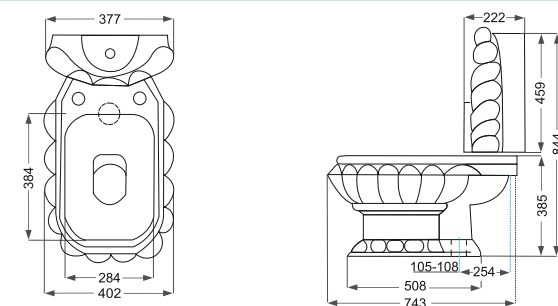

Name Of Product	Technical Code	Weight(Kg)±%5
Water Closet S-trap	13-29-64	24.960
Wash Basin P-trap	13-29-65	25.900
Cistern	14-29-48	10.000