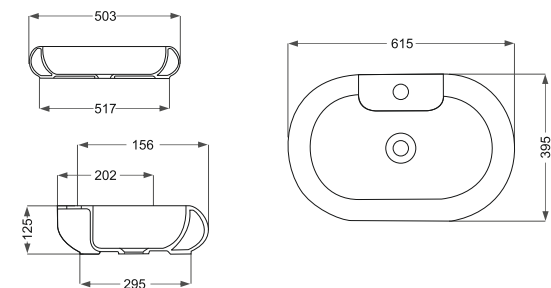

Parmida
پارمیدا

Name Of Product	Technical Code	Weight(Kg)±%5
Over Counter 60	36-63-60	9.500