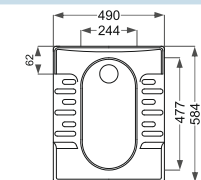

Name Of Product	Technical Code	Weight(Kg)±%5
Asian W.C Deep	12-43-58	14.300
Asian W.C Flat	12-43-57	13.500

Crystal
کریستال

Name Of Product	Technical Code	Weight(Kg)±%5
Asian W.C Flat (Close Rim)58	12-52-58	13.600

Romina
رومینا

Name Of Product	Technical Code	Weight(Kg)±%5
Asian W.C Flat (Close Rim) 58	12-61-58	14.400
Asian W.C Flat (Close Rim) 50	12-61-50	11.500

Negin
نگین

Name Of Product	Technical Code	Weight(Kg)±%5
Siphonic Asian W.C	12-23-56	16.600
Siphonless Asian W.C	12-23-57	16.100