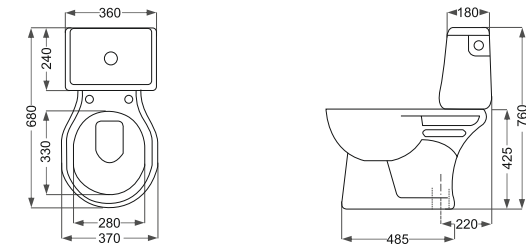

Name Of Product	Technical Code	Weight(Kg)±%5
Water Closet S-trap	13-22-65	22.000
Water Closet P-trap	13-22-66	20.780
cistern	14-22-33	7.300