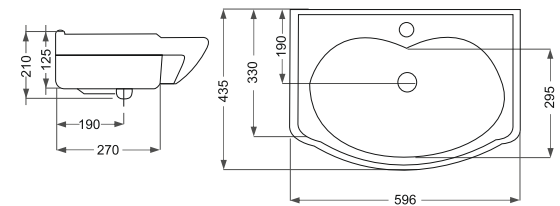

Classic
الكلاسيك

Name Of Product	Technical Code	Weight(Kg)±%5
Counter Basin 60	38-43-60	14.300