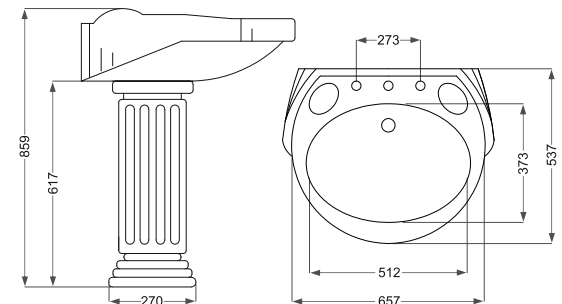

Diamond
دایموند

Name Of Product	Technical Code	Weight(Kg)±%5
Wash Basin 50 S	10-41-50	9.400
Wash Basin 62 L	10-41-62	12.800
Pedestal 50 S	11-41-68	9.200
Pedestal 69 L	11-41-69	10.700

Firouzeh
فیروزه

Name Of Product	Technical Code	Weight(Kg)±%5
Wash Basin 52 S	10-26-52	11.290
Wash Basin 62 L	10-26-62	14.780
Pedestal L	11-26-66	10.000
Pedestal S	11-26-64	7.700

Zarrin
زرین

Name Of Product	Technical Code	Weight(Kg)±%5
Wash Basin 65	10-34-65	18.600
Pedestal	11-34-64	8.750

Classic
کلاسیک

Name Of Product	Technical Code	Weight(Kg)±%5
Wash Basin 54	10-43-54	10.200
Wash Basin 66	10-43-66	15.600
Wash Basin 86	10-43-86	25.820
Pedestal 66	11-43-66	12.000
Pedestal 67	11-43-67	12.900
Pedestal 64	11-43-64	15.900