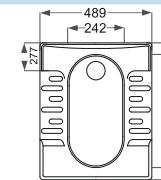

Name Of Product	Technical Code	Weight(Kg)±%5
Asian W.C Deep	12-43-58	14.300
Asian W.C Flat	12-43-57	13.500

Crystal
کریستال

Name Of Product	Technical Code	Weight(Kg)±%5
Asian W.C Flat (Close Rim)58	12-52-58	13.600

Romina
رومینا

Name Of Product	Technical Code	Weight(Kg)±%5
Asian W.C Flat (Close Rim) 58	12-61-58	14.400
Asian W.C Flat (Close Rim) 50	12-61-50	11.500

Negin
نگین

Name Of Product	Technical Code	Weight(Kg)±%5
Siphonic Asian W.C	12-23-56	16.600
Siphonless Asian W.C	12-23-57	16.100