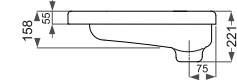

Crystal
کریستال

Name Of Product	Technical Code	Weight(Kg)±%5
Asian W.C Flat (Close Rim)58	12-52-58	13.600