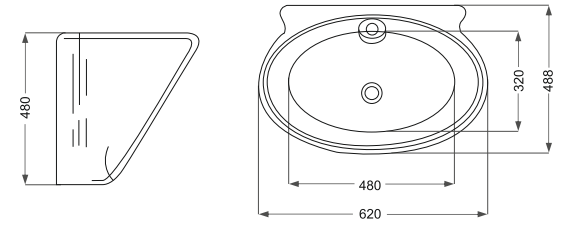

Classic

کلاسیک (پایه سرخود)

Name Of Product	Technical Code	Weight(Kg)±%5
Wash Basin half pedestal	10-43-63	23.900