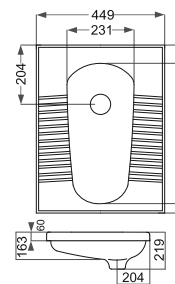

Aida
آیدا

Name Of Product	Technical Code	Weight(Kg)±%5
Water Closet P-trap	13-51-67	20.600
Cistern	14-51-32	8.00

Parmis
پارمیس

Name Of Product	Technical Code	Weight(Kg)±%5
Water Closet P-trap	13-53-64	20.100
Cistern	14-53-30	7.500

Parmida
پارمیدا

Name Of Product	Technical Code	Weight(Kg)±%5
Asian W.C Flat (Close Rim) 58	12-63-58	15.300

Elegant
الكانت

Name Of Product	Technical Code	Weight(Kg)±%5
Asian W.C Flat (Close Rim) 57	12-46-57	14.700
Asian W.C Deep (Close Rim) 58	12-46-58	15.500

Delta
دلٹا

Name Of Product	Technical Code	Weight(Kg)±%5
Asian W.C Flat S	12-54-49	9.850
Asian W.C Deep S	12-54-50	10.450
Asian W.C Flat L	12-54-57	12.000
Asian W.C Deep L	12-54-58	12.500

Royal (روپال)

Name Of Product	Technical Code	Weight(Kg)±%5
Asian W.C Deep	12-40-54	12.600
Asian W.C Medical	12-40-55	13.100