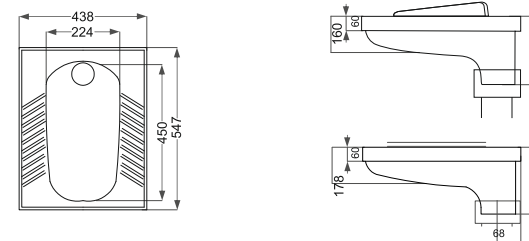

Royal (روپال)

Name Of Product	Technical Code	Weight(Kg)±%5
Asian W.C Deep	12-40-54	12.600
Asian W.C Medical	12-40-55	13.100