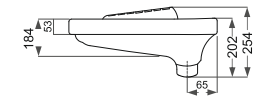

Elena
العا

Name Of Product	Technical Code	Weight(Kg)±%5
Asian W.C Flat (Close Rim) 59	12-60-59	15.450