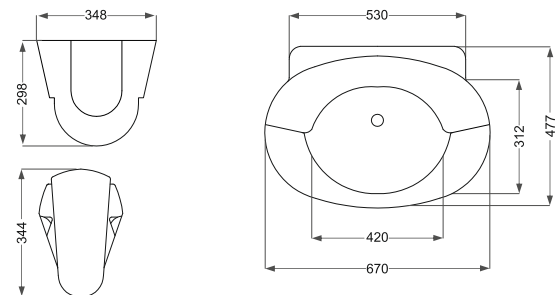

Royal
رویال

Name Of Product	Technical Code	Weight(Kg)±%5
Wash Basin 65	10-40-65	14.900
Pedestal	11-40-35	6.800