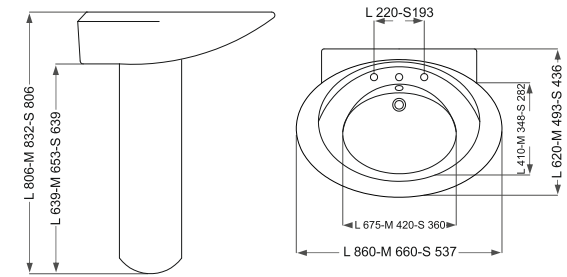

Classic
کلاسیک

Name Of Product	Technical Code	Weight(Kg)±%5
Wash Basin 54	10-43-54	10.200
Wash Basin 66	10-43-66	15.600
Wash Basin 86	10-43-86	25.820
Pedestal 66	11-43-66	12.000
Pedestal 67	11-43-67	12.900
Pedestal 64	11-43-64	15.900