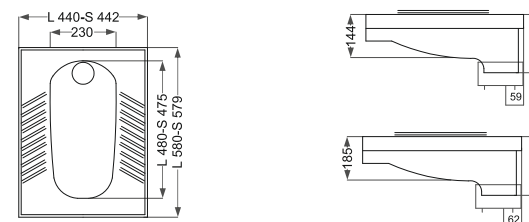

Firouzeh فیروزه

Name Of Product	Technical Code	Weight(Kg)±%5
Asian W.C Flat L	12-26-57	12.800
Asian W.C Deep L	12-26-58	14.700
Asian W.C Flat S	12-26-50	9.900
Asian W.C Deep S	12-26-51	9.400