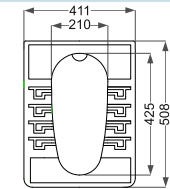

Romina
رومینا

Name Of Product	Technical Code	Weight(Kg)±%5
Asian W.C Flat (Close Rim) 58	12-61-58	14.400
Asian W.C Flat (Close Rim) 50	12-61-50	11.500