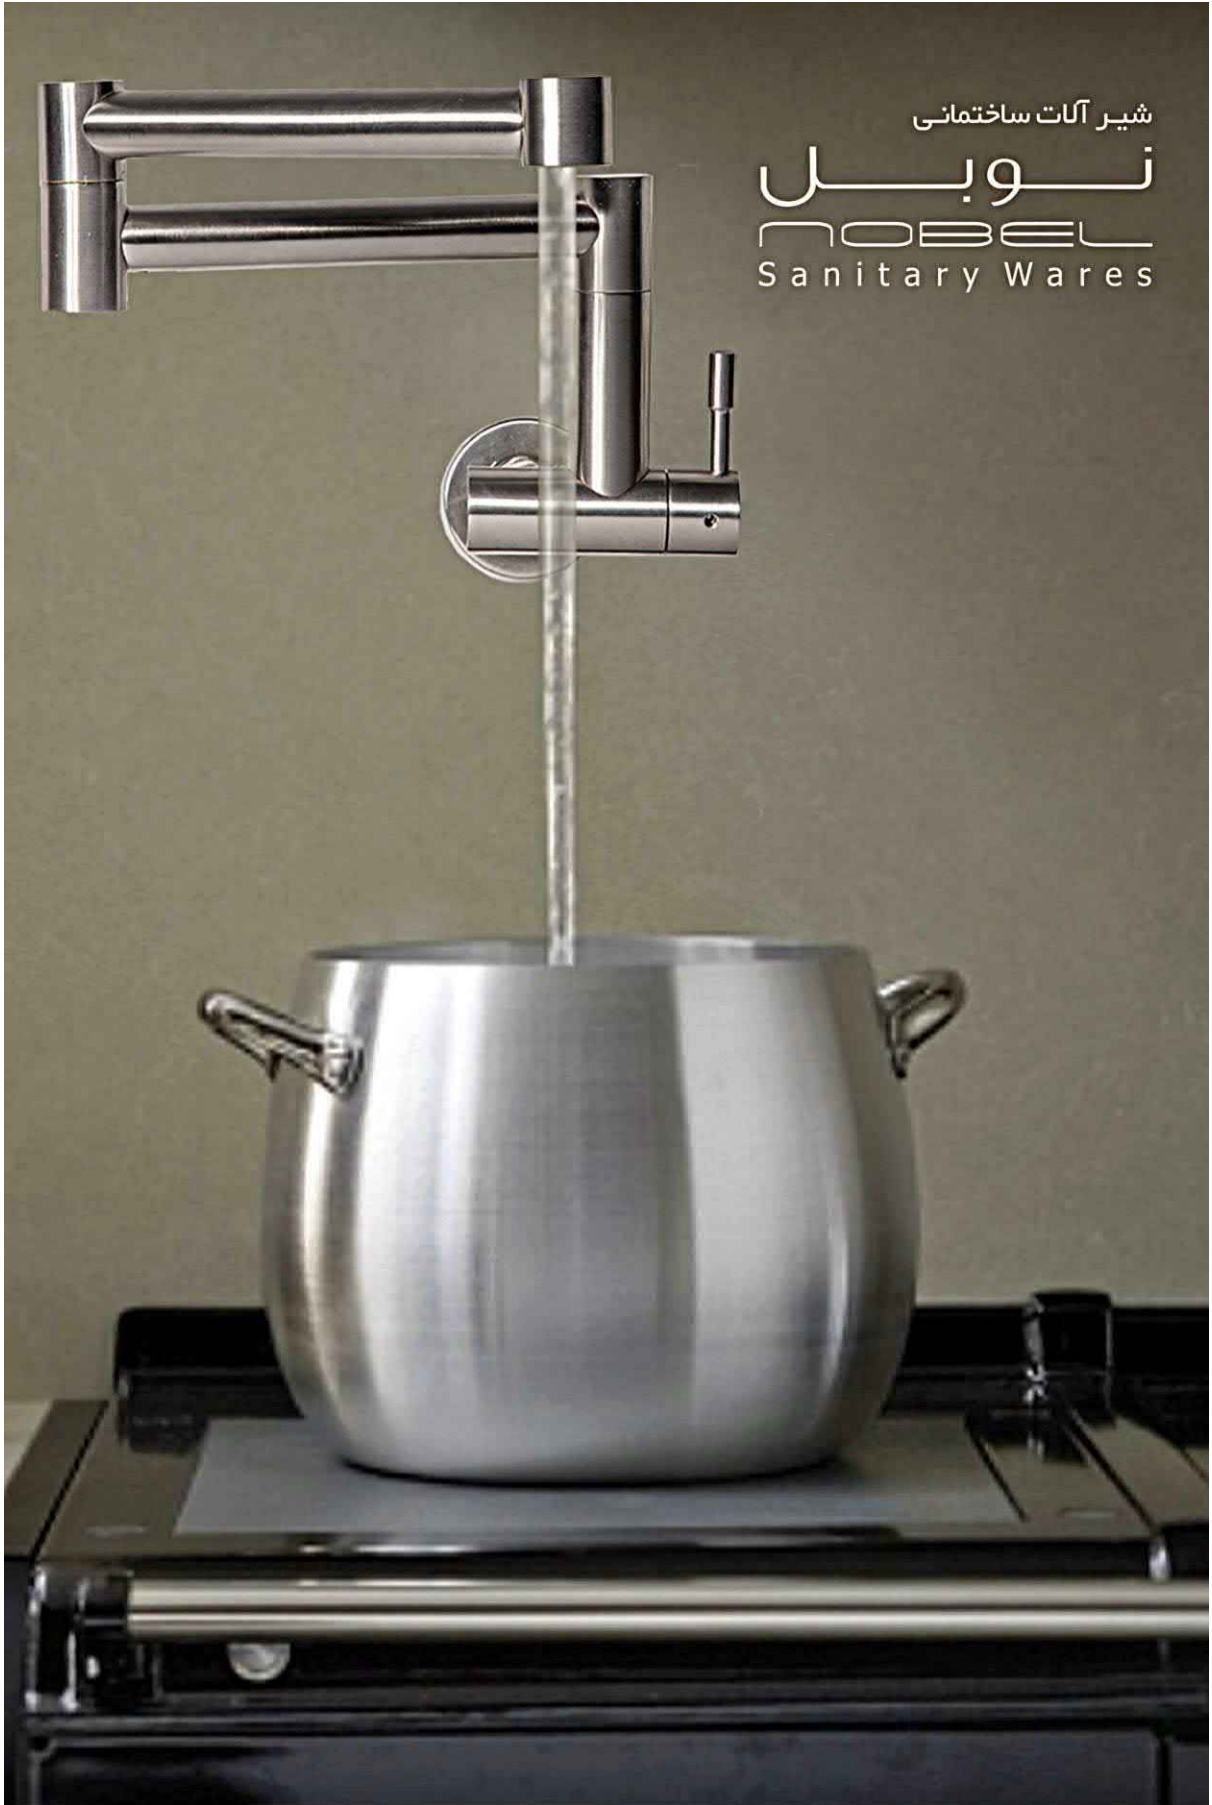

NOBEL

Brushed Nickel
Kitchen Mixer

Black
Kitchen Mixer

Chrome
Kitchen Mixer

Brushed Gold
Kitchen Mixer

Golden
Kitchen Mixer

شیر آلات ساختمانی

نوبل
NOBEL
Sanitary Wares