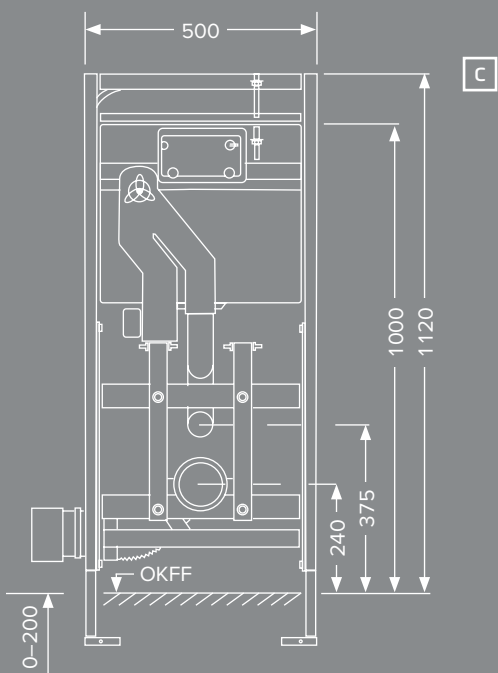

The flush plate offers various actuation options.

B

The attachment plate has hidden connection options for practically all toilet ceramics available on the market – from the standard solution to a rimless toilet or shower toilet.