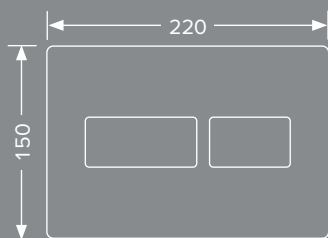

TECESolid - the facts

The TECESolid flush plate is suitable for TECE cisterns with front or top actuation.

Polished chrome,
Item no. 9240431