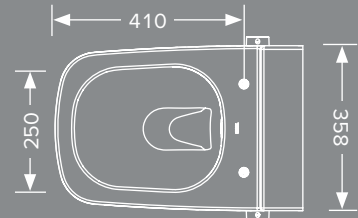

The dimensions of TECEone are especially compact when compared to shower toilets from other manufacturers: The dimensions are comparable to standard toilet ceramics.

TECEone toilet ceramics with shower function, Item no. 9700200