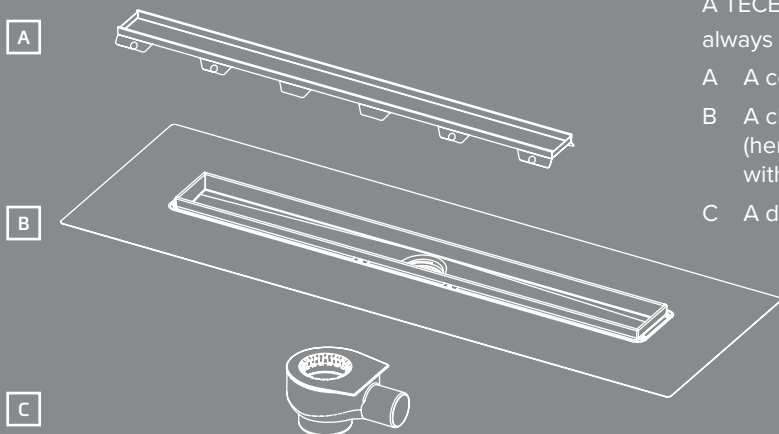

The TECEdrainline Modular System

The TECEdrainline range is a modular system that lets you realise the optimum shower channel solution for almost any shower area. You can combine the individual components any way you like: from the cover to the channel in the adjusted length through to the right drain.

TECEdrainline total package

A TECEdrainline shower channel always consists of:

- A A cover
- B A channel (here TECEdrainline-Evo with sealing sleeve)
- C A drain

016