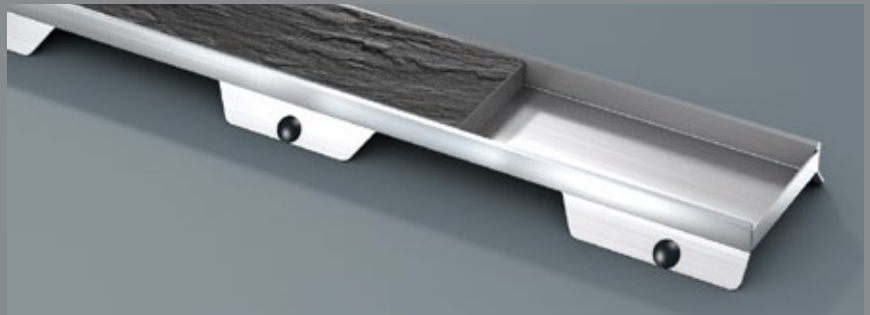

“plate II” tileable channel