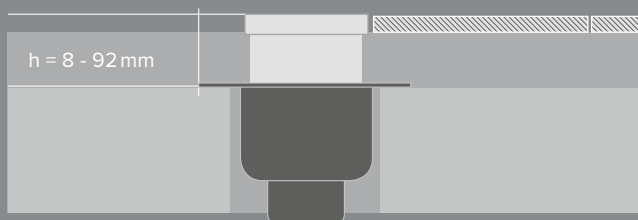

Stainless steel design grate

Design grate "quadratum"

C Outlet

Outlet	h ₂ [mm]	Performance [l/s]
extra-flat	74	0.50 - 1.12*
standard	98	0.52 - 1.35*
vertical	–	0.64 - 2.10*

* depending on the grate size and installation height