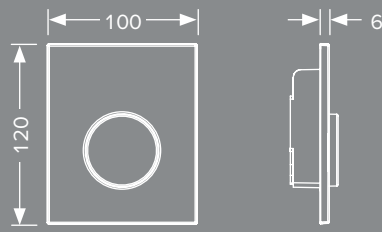

TECEloop – The facts

The surface of TECEloop can be made in a choice of plastic or glass. The glass version can also be flush-mounted in the wall.

TECEloop flush plate made of glass including flush valve cartridge for U1 flush valve housing.
Dimensions: 104 x 124 x 11 mm