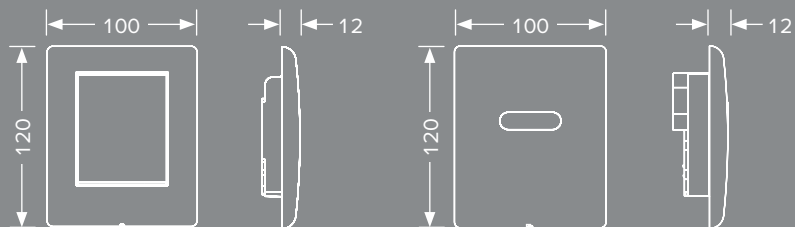

TECEplanus – The facts

The urinal flush plate is available with a choice of manual or touch-free infrared flush actuation.

In addition to robust stainless steel, a concealed screw effectively protects TECEplanus against vandalism and theft.

TECEplanus urinal flush plate with button or sensor field.
Dimensions: 100 x 120 x 12 mm