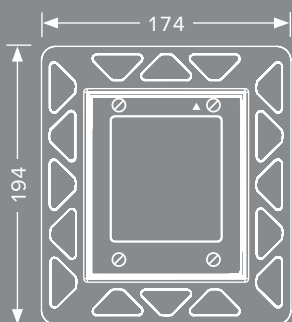

TECESquare can be integrated especially close to the wall (stainless steel) or flush to the wall (glass) via a special installation frame.