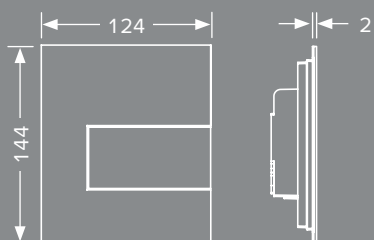

TECESquare – The facts

The surface of TECESquare can be made in a choice of stainless steel or glass. With a visible, only 3 mm deep (stainless steel) cover, it installs very flat on the wall or can even be integrated flush-mounted (glass version).

Stainless steel

TECESquare urinal flush plate made of stainless steel including flush valve cartridge for flush valve housing U1. Dimensions: 124 x 144 x 2 mm