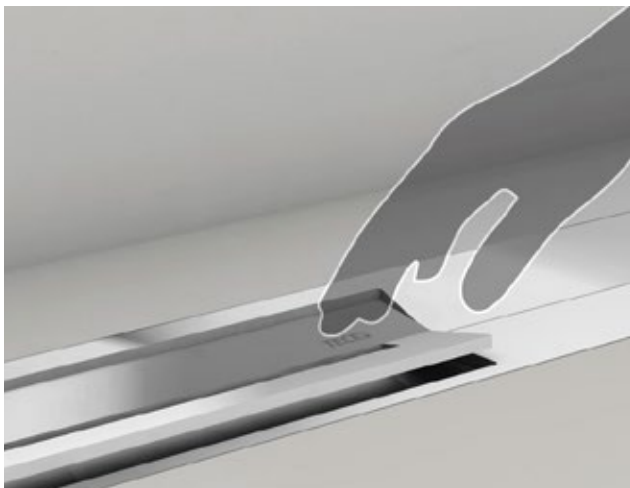

3

1

- 1 Flush-to-wall installation
- 2 Polished stainless steel
- 3 Brushed stainless steel

EASY TO CLEAN.

022

Smooth surfaces instead of tricky edges

Large-format materials not only make a visual impact in the shower area, but also make cleaning effortless. Simply wipe through and the modern shower area remains beautiful for a long time. This enables design to be something that can be effective in everyday life.

Neatly solved

How do we picture a shower profile? Attractive, practical and with properties that decidedly simplify cleaning. Like TECEdrainprofile.

With self-cleaning effect

Thanks to the internal gradient the water and potential dirt is transported directly into the drain at the centre of the profile.

By the simplest means

Rinse, wipe, done: a simple cloth is enough to clean the low-maintenance stainless steel shower profile.

With push function

The profile lid can be folded up with a press of the finger and removed without help – for simple cleaning.