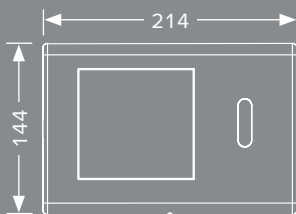

Silk matt white,
Item no. 9240312

Polished white,
Item no. 9240314

Brushed stainless steel,
Item no. 9240310

Polished chrome,
Item no. 9240311

The transformer for the 230 V version is not installed in the valve housing. Instead, it is installed in a conventional flush-mounted switch actuator.