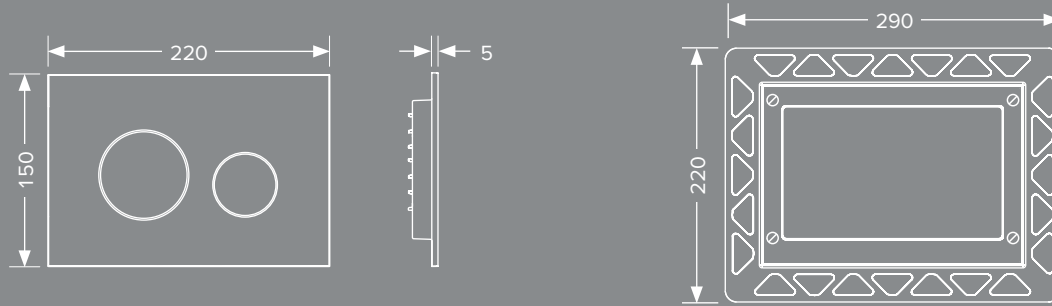

It's worth taking a closer look here: for an even more harmonious look, all TECEloop flush plates can optionally also be installed flush.

TECEloop plastic design

The TECEloop plastic flush plates are particularly flat and can also be fully flush-mounted.