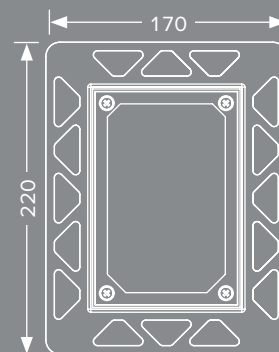

Bianco Kos / white
230 V mains
Item no. 9242019

7.2 V battery
Item no. 9242018