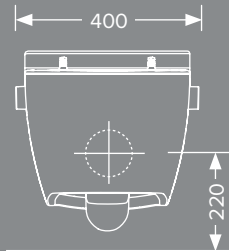

The dimensions of TECEone are especially compact when compared to shower toilets from other manufacturers: The dimensions are comparable to standard toilet ceramics.

TECEone toilet ceramics with shower function, Item no. 9700200