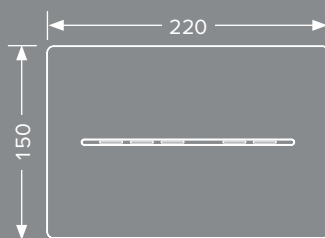

TECESolid - the facts

The TECESolid flush plate is suitable for TECE cisterns with front or top actuation.

Polished chrome,
Item no. 9240431