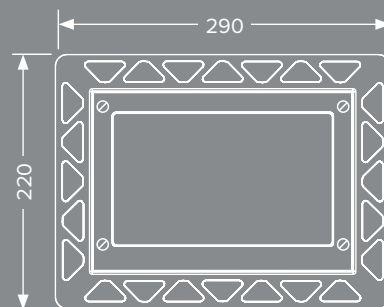

TECESquare flush plates with glass surface can also be installed totally flush using a special mounting frame.