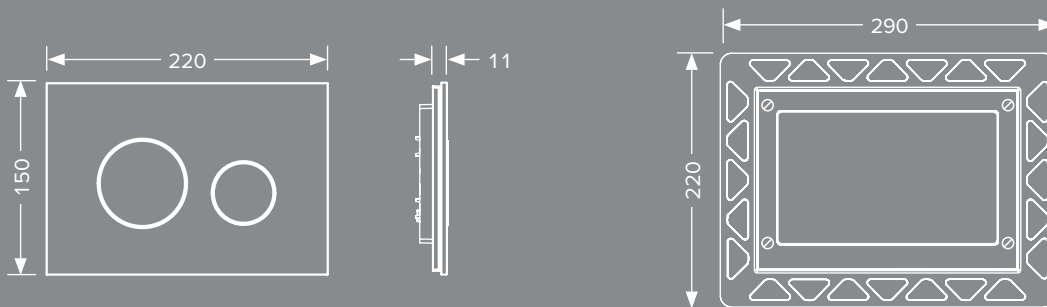

TECEloop glass

A separate installation frame is available for flush-mounted installation.