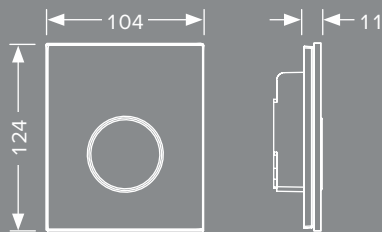

TECEloop – The facts

The surface of TECEloop can be made in a choice of plastic or glass. The glass version can also be flush-mounted in the wall.

TECEloop flush plate made of glass including flush valve cartridge for U1 flush valve housing.
Dimensions: 104 x 124 x 11 mm