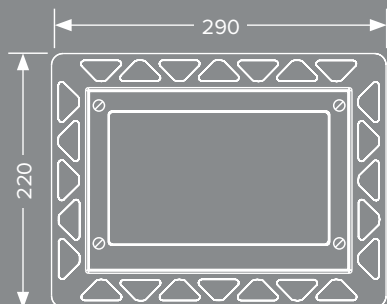

For flush-mounted assembly of TECEnow it's necessary to combine an installation frame and a spacing frame, which both can be ordered separately.

TECEnow installation frame

Colour	Item no.
White	9240646
Black	9240647
Polished chrome	9240649
Gold optic	9240648
Polished metal	9240644

TECEnow is designed for a minimum wall finish of 23 mm (total panel facing + tiling) in brick-wall construction. A spacing frame can be integrated for a flatter construction.