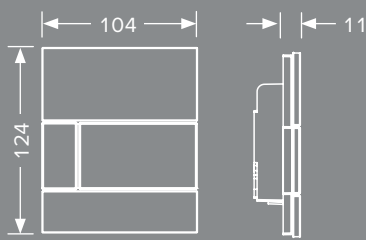

Glass

TECESquare flush plate made of glass including flush valve cartridge for flush valve housing U1. Dimensions: 104 x 124 x 11 mm