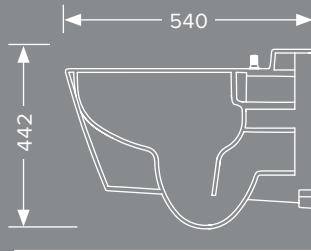

The dimensions of TECEone are especially compact when compared to shower toilets from other manufacturers: The dimensions are comparable to standard toilet ceramics.

TECEone toilet ceramics with shower function, Item no. 9700200