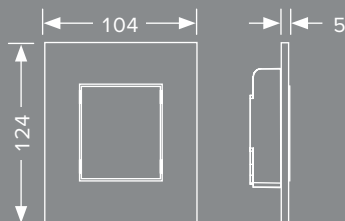

Attractive in every way: TECEnow.

TECEnow in white is also
available as an antibacterial
version

TECEnow – The facts

Thanks to the especially flat installation height of just 5 mm, TECEnow fits harmoniously into any bathroom architecture. A special installation frame means the urinal flush plate can also be installed flush-mounted.