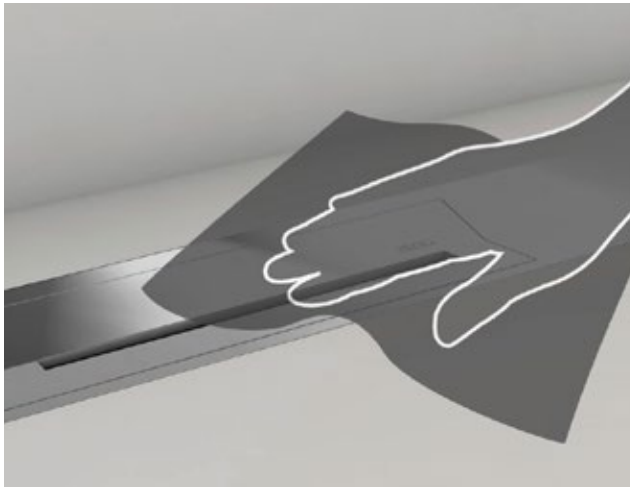

2

More design freedom

As individual as the shower area: larger format tiles are currently all the fashion in bathroom design. The shower profile made of polished or brushed steel optimally adjusts to the width of the shower area. The tile mirror is not disturbed by the drainage and the overall aesthetic picture is retained.

3

1

- 1 Flush-to-wall installation
- 2 Polished stainless steel
- 3 Brushed stainless steel

EASY TO CLEAN.

022

Smooth surfaces instead of tricky edges

Large-format materials not only make a visual impact in the shower area, but also make cleaning effortless. Simply wipe through and the modern shower area remains beautiful for a long time. This enables design to be something that can be effective in everyday life.

Neatly solved

How do we picture a shower profile? Attractive, practical and with properties that decidedly simplify cleaning. Like TECEdrainprofile.

With self-cleaning effect

Thanks to the internal gradient the water and potential dirt is transported directly into the drain at the centre of the profile.

By the simplest means

Rinse, wipe, done: a simple cloth is enough to clean the low-maintenance stainless steel shower profile.

With push function

The profile lid can be folded up with a press of the finger and removed without help – for simple cleaning.