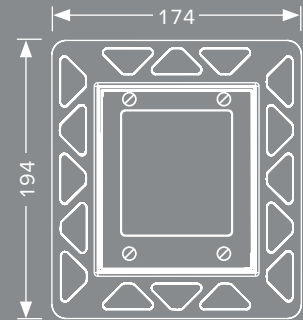

Installation frame for flush-mounted installation of the urinal flush plate.