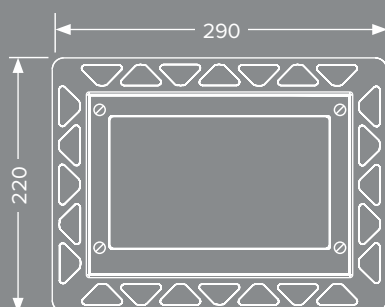

TECElux Mini can also be flush-mounted on the wall with a special installation frame.

Programmable functions – with separate programming remote control:

- Sensor recognition range
- Hygiene flush
- Activation time
- Safety flush
- Illumination brightness of the display

TECElux Mini installation frame

Colour	Item no.
White	9240646
Black	9240647
Bright chrome	9240649
Gold optic	9240648
Bright metal	9240644

Please remember: when planning TECElux Mini, the accompanying 12 V transformer and a power connection must also be fitted.