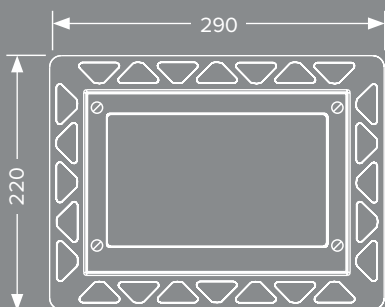

All glass variants offer the unique option of flush-mounted installation thanks to a special installation frame.

TECEloop installation frame

Colour	Item no.
White	9240646
Black	9240647
Polished chrome	9240649
Gold optic	9240648
Polished metal	9240644

Buttons