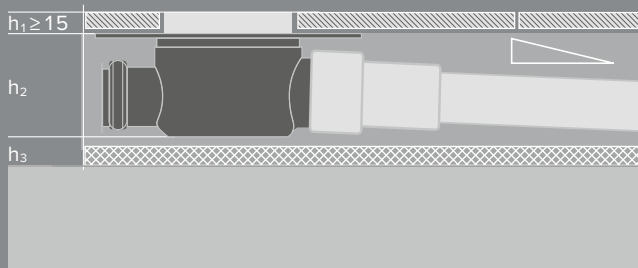

C Outlet

Outlet	h₂ [mm]	Performance [l/s]
extra-flat	74	0.50 - 1.12*
standard	98	0.52 - 1.35*
vertical	–	0.64 - 2.10*

* depending on the grate size and installation height

- h₁ Height of drain top with grate frame, depending on the floor construction (100x100 mm = 10 - 85 mm, 150x150 mm = 12 - 92 mm)
- h₂ Height of drain up to screed upper edge
- h₃ Height for acoustic protection and insulation and drain line gradient

TECEdrainpoint S grates

Size	100x100 mm		150x150 mm	
	Surface	Item no.	Item no.	Item no.
Tile base "frameless"		3660016		–
Tile base "plate"		–		3660011
Stainless steel design grate, screw-down	polished	3665000	3665001	
Stainless steel design grate	polished	3665002	3665003	
Design grate "quadratum"	polished	3665006	3665009	

Also available with membrane odour trap, fire protection set for direct mounting on the drain and Seal System sealing sleeve.