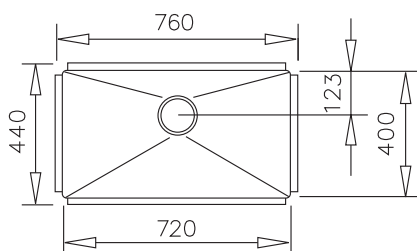

Linea 400.400

Overall 440 x 440
Bowl 400 x 400 x 184
Complete with overflow waste kit

Linea 340.400

Overall 380 x 440
Bowl 340 x 400 x 184
Complete with overflow waste kit

Linea 340.400

R10 Corner Detailing

Laguna BE 40.40.180, BE 28.40

Laguna BE50.40

linea R10

Linea R10 720.400

Overall 760 x 440
Bowl 720 x 400 x 184
Complete with overflow waste kit

Linea R10 550.400

Overall 590 x 440
Bowl 550 x 400 x 184
Complete with overflow waste kit

Linea R10 400.400

Overall 440 x 440
Bowl 400 x 400 x 184
Complete with overflow waste kit

laguna single bowl

BE 40.40.180

Overall 433 x 433
Bowl 406 x 406 x 180
Complete with overflow waste kit
Also available as 40.40.250 deep

Asymmetric BE 1.5B 625R

Symmetric BE 2B 780

asymmetric

BE1.5B 625R

Overall 624 x 464
Bowl 340 x 400 x 200
Aux Bowl 185 x 280 x 120
Complete with overflow waste kit

TU 30.20 R

Overall 779 x 521
Bowl 340 x 457 x 250
Aux Bowl 340 x 400 x 200
Complete with overflow waste kit