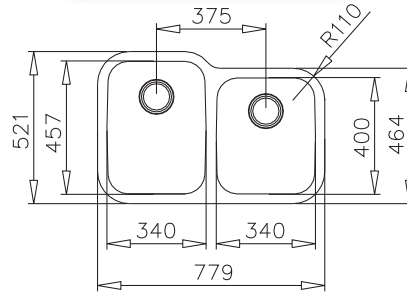

Linea R10 400.400

Overall 440 x 440
Bowl 400 x 400 x 184
Complete with overflow waste kit

laguna single bowl

BE 40.40.180

Overall 433 x 433
Bowl 406 x 406 x 180
Complete with overflow waste kit
Also available as 40.40.250 deep

BE 28.40

Overall 307 x 433
Bowl 280 x 406 x 180
Complete with overflow waste kit

BE 34.37

Overall 365 x 395
Bowl 338 x 368 x 155
Complete with overflow waste kit

BE 50.40

Overall 522 x 422
Bowl 500 x 400 x 155
Complete with overflow waste kit

Asymmetric BE 1.5B 625R

Symmetric BE 2B 780

asymmetric

BE1.5B 625R

Overall 624 x 464
Bowl 340 x 400 x 200
Aux Bowl 185 x 280 x 120
Complete with overflow waste kit

TU 30.20 R

Overall 779 x 521
Bowl 340 x 457 x 250
Aux Bowl 340 x 400 x 200
Complete with overflow waste kit

symmetric

BE 2B 785

Overall 785 x 470
Bowl 406 x 406 x 250
Aux Bowl 280 x 406 x 180
Complete with overflow waste kit

BE 2B 780

Overall 779 x 464
Bowls 400 x 340 x 200
Complete with overflow waste kit

accessories