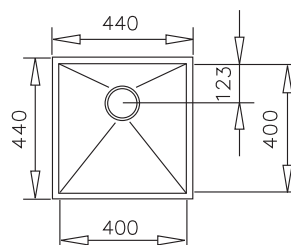

The heart of every kitchen

linea

Linea 340.400/180.400

Overall 592 x 440
Bowl 340 x 400 x 184
Aux Bowl 180 x 400 x 184
Complete with overflow waste kit

Linea 550.400

Overall 590 x 440
Bowl 550 x 400 x 184
Complete with overflow waste kit

Linea 400.400

Overall 440 x 440
Bowl 400 x 400 x 184
Complete with overflow waste kit

Linea 340.400

Overall 380 x 440
Bowl 340 x 400 x 184
Complete with overflow waste kit

Linea 340.400

R10 Corner Detailing

symmetric

BE 2B 785

Overall 785 x 470
Bowl 406 x 406 x 250
Aux Bowl 280 x 406 x 180
Complete with overflow waste kit

BE 2B 780

Overall 779 x 464
Bowls 400 x 340 x 200
Complete with overflow waste kit

accessories