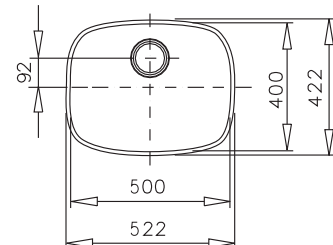

Linea R10 400.400

Overall 440 x 440
Bowl 400 x 400 x 184
Complete with overflow waste kit

laguna single bowl

BE 40.40.180

Overall 433 x 433
Bowl 406 x 406 x 180
Complete with overflow waste kit
Also available as 40.40.250 deep

BE 28.40

Overall 307 x 433
Bowl 280 x 406 x 180
Complete with overflow waste kit

BE 34.37

Overall 365 x 395
Bowl 338 x 368 x 155
Complete with overflow waste kit

BE 50.40

Overall 522 x 422
Bowl 500 x 400 x 155
Complete with overflow waste kit

Asymmetric BE 1.5B 625R

Symmetric BE 2B 780

asymmetric

BE1.5B 625R

Overall 624 x 464
Bowl 340 x 400 x 200
Aux Bowl 185 x 280 x 120
Complete with overflow waste kit

TU 30.20 R

Overall 779 x 521
Bowl 340 x 457 x 250
Aux Bowl 340 x 400 x 200
Complete with overflow waste kit

symmetric

BE 2B 785

Overall 785 x 470
Bowl 406 x 406 x 250
Aux Bowl 280 x 406 x 180
Complete with overflow waste kit

BE 2B 780

Overall 779 x 464
Bowls 400 x 340 x 200
Complete with overflow waste kit

accessories