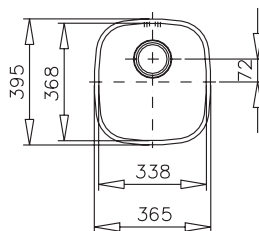

Linea 400.400

Overall 440 x 440
Bowl 400 x 400 x 184
Complete with overflow waste kit

Linea 340.400

Overall 380 x 440
Bowl 340 x 400 x 184
Complete with overflow waste kit

Linea 340.400

R10 Corner Detailing

Linea R10 400.400

Overall 440 x 440
Bowl 400 x 400 x 184
Complete with overflow waste kit

laguna single bowl

BE 40.40.180

Overall 433 x 433
Bowl 406 x 406 x 180
Complete with overflow waste kit
Also available as 40.40.250 deep

BE 28.40

Overall 307 x 433
Bowl 280 x 406 x 180
Complete with overflow waste kit

BE 34.37

Overall 365 x 395
Bowl 338 x 368 x 155
Complete with overflow waste kit

BE 50.40

Overall 522 x 422
Bowl 500 x 400 x 155
Complete with overflow waste kit

Asymmetric BE 1.5B 625R

Symmetric BE 2B 780

asymmetric

BE1.5B 625R

Overall 624 x 464
Bowl 340 x 400 x 200
Aux Bowl 185 x 280 x 120
Complete with overflow waste kit

TU 30.20 R

Overall 779 x 521
Bowl 340 x 457 x 250
Aux Bowl 340 x 400 x 200
Complete with overflow waste kit