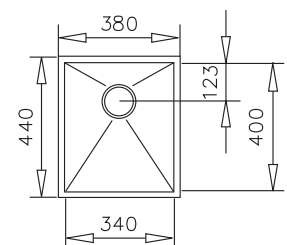

The heart of every kitchen

linea

Linea 340.400/180.400

Overall 592 x 440
Bowl 340 x 400 x 184
Aux Bowl 180 x 400 x 184
Complete with overflow waste kit

Linea 550.400

Overall 590 x 440
Bowl 550 x 400 x 184
Complete with overflow waste kit

Linea 400.400

Overall 440 x 440
Bowl 400 x 400 x 184
Complete with overflow waste kit

Linea 340.400

Overall 380 x 440
Bowl 340 x 400 x 184
Complete with overflow waste kit

Linea 340.400

R10 Corner Detailing

symmetric

BE 2B 785

Overall 785 x 470
Bowl 406 x 406 x 250
Aux Bowl 280 x 406 x 180
Complete with overflow waste kit

BE 2B 780

Overall 779 x 464
Bowls 400 x 340 x 200
Complete with overflow waste kit

accessories