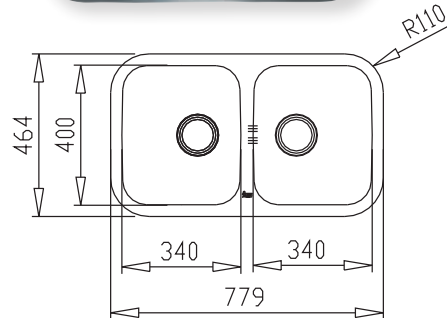

Linea R10 400.400

Overall 440 x 440
Bowl 400 x 400 x 184
Complete with overflow waste kit

laguna single bowl

BE 40.40.180

Overall 433 x 433
Bowl 406 x 406 x 180
Complete with overflow waste kit
Also available as 40.40.250 deep

BE 28.40

Overall 307 x 433
Bowl 280 x 406 x 180
Complete with overflow waste kit

BE 34.37

Overall 365 x 395
Bowl 338 x 368 x 155
Complete with overflow waste kit

BE 50.40

Overall 522 x 422
Bowl 500 x 400 x 155
Complete with overflow waste kit

Asymmetric BE 1.5B 625R

Symmetric BE 2B 780

asymmetric

BE1.5B 625R

Overall 624 x 464
Bowl 340 x 400 x 200
Aux Bowl 185 x 280 x 120
Complete with overflow waste kit

TU 30.20 R

Overall 779 x 521
Bowl 340 x 457 x 250
Aux Bowl 340 x 400 x 200
Complete with overflow waste kit

symmetric

BE 2B 785

Overall 785 x 470
Bowl 406 x 406 x 250
Aux Bowl 280 x 406 x 180
Complete with overflow waste kit

BE 2B 780

Overall 779 x 464
Bowls 400 x 340 x 200
Complete with overflow waste kit

accessories