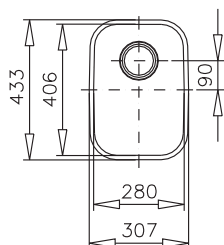

Linea 400.400

Overall 440 x 440
Bowl 400 x 400 x 184
Complete with overflow waste kit

Linea 340.400

Overall 380 x 440
Bowl 340 x 400 x 184
Complete with overflow waste kit

Linea 340.400

R10 Corner Detailing

Laguna BE 40.40.180, BE 28.40

Laguna BE50.40

linea R10

Linea R10 720.400

Overall 760 x 440
Bowl 720 x 400 x 184
Complete with overflow waste kit

Linea R10 550.400

Overall 590 x 440
Bowl 550 x 400 x 184
Complete with overflow waste kit

Linea R10 400.400

Overall 440 x 440
Bowl 400 x 400 x 184
Complete with overflow waste kit

laguna single bowl

BE 40.40.180

Overall 433 x 433
Bowl 406 x 406 x 180
Complete with overflow waste kit
Also available as 40.40.250 deep

BE 28.40

Overall 307 x 433
Bowl 280 x 406 x 180
Complete with overflow waste kit

BE 34.37

Overall 365 x 395
Bowl 338 x 368 x 155
Complete with overflow waste kit

BE 50.40

Overall 522 x 422
Bowl 500 x 400 x 155
Complete with overflow waste kit