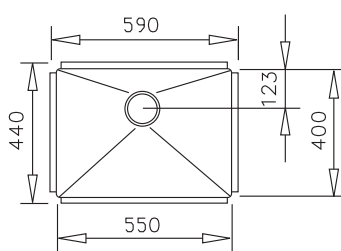

Linea 400.400

Overall 440 x 440
Bowl 400 x 400 x 184
Complete with overflow waste kit

Linea 340.400

Overall 380 x 440
Bowl 340 x 400 x 184
Complete with overflow waste kit

Linea 340.400

R10 Corner Detailing

Laguna BE 40.40.180, BE 28.40

Laguna BE50.40

linea R10

Linea R10 720.400

Overall 760 x 440
Bowl 720 x 400 x 184
Complete with overflow waste kit

Linea R10 550.400

Overall 590 x 440
Bowl 550 x 400 x 184
Complete with overflow waste kit

Linea R10 400.400

Overall 440 x 440
Bowl 400 x 400 x 184
Complete with overflow waste kit

laguna single bowl

BE 40.40.180

Overall 433 x 433
Bowl 406 x 406 x 180
Complete with overflow waste kit
Also available as 40.40.250 deep

Asymmetric BE 1.5B 625R

Symmetric BE 2B 780

asymmetric

BE1.5B 625R

Overall 624 x 464
Bowl 340 x 400 x 200
Aux Bowl 185 x 280 x 120
Complete with overflow waste kit

TU 30.20 R

Overall 779 x 521
Bowl 340 x 457 x 250
Aux Bowl 340 x 400 x 200
Complete with overflow waste kit