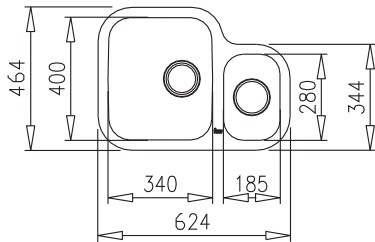

Linea R10 400.400

Overall 440 x 440
Bowl 400 x 400 x 184
Complete with overflow waste kit

laguna single bowl

BE 40.40.180

Overall 433 x 433
Bowl 406 x 406 x 180
Complete with overflow waste kit
Also available as 40.40.250 deep

BE 28.40

Overall 307 x 433
Bowl 280 x 406 x 180
Complete with overflow waste kit

BE 34.37

Overall 365 x 395
Bowl 338 x 368 x 155
Complete with overflow waste kit

BE 50.40

Overall 522 x 422
Bowl 500 x 400 x 155
Complete with overflow waste kit

Asymmetric BE 1.5B 625R

Symmetric BE 2B 780

asymmetric

BE1.5B 625R

Overall 624 x 464
Bowl 340 x 400 x 200
Aux Bowl 185 x 280 x 120
Complete with overflow waste kit

TU 30.20 R

Overall 779 x 521
Bowl 340 x 457 x 250
Aux Bowl 340 x 400 x 200
Complete with overflow waste kit

symmetric

BE 2B 785

Overall 785 x 470
Bowl 406 x 406 x 250
Aux Bowl 280 x 406 x 180
Complete with overflow waste kit

BE 2B 780

Overall 779 x 464
Bowls 400 x 340 x 200
Complete with overflow waste kit

accessories