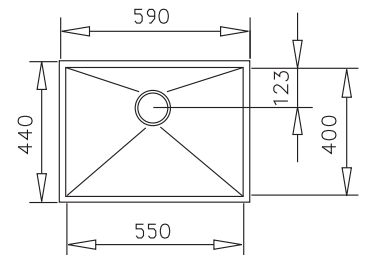

The heart of every kitchen

linea

Linea 340.400/180.400

Overall 592 x 440
Bowl 340 x 400 x 184
Aux Bowl 180 x 400 x 184
Complete with overflow waste kit

Linea 550.400

Overall 590 x 440
Bowl 550 x 400 x 184
Complete with overflow waste kit

Linea 400.400

Overall 440 x 440
Bowl 400 x 400 x 184
Complete with overflow waste kit

Linea 340.400

Overall 380 x 440
Bowl 340 x 400 x 184
Complete with overflow waste kit

Linea 340.400

R10 Corner Detailing

Laguna BE 40.40.180, BE 28.40

Laguna BE50.40

linea R10

Linea R10 720.400

Overall 760 x 440
Bowl 720 x 400 x 184
Complete with overflow waste kit

Linea R10 550.400

Overall 590 x 440
Bowl 550 x 400 x 184
Complete with overflow waste kit

symmetric

BE 2B 785

Overall 785 x 470
Bowl 406 x 406 x 250
Aux Bowl 280 x 406 x 180
Complete with overflow waste kit

BE 2B 780

Overall 779 x 464
Bowls 400 x 340 x 200
Complete with overflow waste kit

accessories