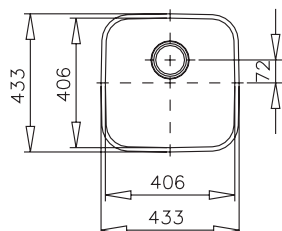

Linea 400.400

Overall 440 x 440
Bowl 400 x 400 x 184
Complete with overflow waste kit

Linea 340.400

Overall 380 x 440
Bowl 340 x 400 x 184
Complete with overflow waste kit

Linea 340.400

R10 Corner Detailing

Linea R10 400.400

Overall 440 x 440
Bowl 400 x 400 x 184
Complete with overflow waste kit

laguna single bowl

BE 40.40.180

Overall 433 x 433
Bowl 406 x 406 x 180
Complete with overflow waste kit
Also available as 40.40.250 deep

BE 28.40

Overall 307 x 433
Bowl 280 x 406 x 180
Complete with overflow waste kit

BE 34.37

Overall 365 x 395
Bowl 338 x 368 x 155
Complete with overflow waste kit

BE 50.40

Overall 522 x 422
Bowl 500 x 400 x 155
Complete with overflow waste kit

Asymmetric BE 1.5B 625R

Symmetric BE 2B 780

asymmetric

BE1.5B 625R

Overall 624 x 464
Bowl 340 x 400 x 200
Aux Bowl 185 x 280 x 120
Complete with overflow waste kit

TU 30.20 R

Overall 779 x 521
Bowl 340 x 457 x 250
Aux Bowl 340 x 400 x 200
Complete with overflow waste kit