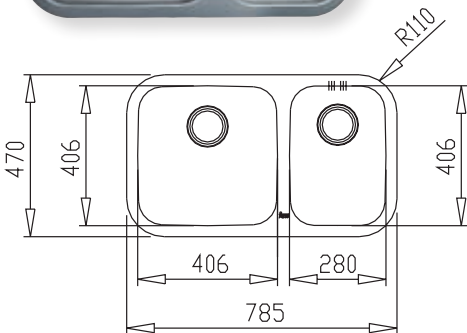

Linea R10 400.400

Overall 440 x 440
Bowl 400 x 400 x 184
Complete with overflow waste kit

laguna single bowl

BE 40.40.180

Overall 433 x 433
Bowl 406 x 406 x 180
Complete with overflow waste kit
Also available as 40.40.250 deep

BE 28.40

Overall 307 x 433
Bowl 280 x 406 x 180
Complete with overflow waste kit

BE 34.37

Overall 365 x 395
Bowl 338 x 368 x 155
Complete with overflow waste kit

BE 50.40

Overall 522 x 422
Bowl 500 x 400 x 155
Complete with overflow waste kit

Asymmetric BE 1.5B 625R

Symmetric BE 2B 780

asymmetric

BE1.5B 625R

Overall 624 x 464
Bowl 340 x 400 x 200
Aux Bowl 185 x 280 x 120
Complete with overflow waste kit

TU 30.20 R

Overall 779 x 521
Bowl 340 x 457 x 250
Aux Bowl 340 x 400 x 200
Complete with overflow waste kit

symmetric

BE 2B 785

Overall 785 x 470
Bowl 406 x 406 x 250
Aux Bowl 280 x 406 x 180
Complete with overflow waste kit

BE 2B 780

Overall 779 x 464
Bowls 400 x 340 x 200
Complete with overflow waste kit

accessories