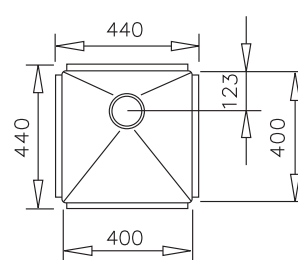

Linea 400.400

Overall 440 x 440
Bowl 400 x 400 x 184
Complete with overflow waste kit

Linea 340.400

Overall 380 x 440
Bowl 340 x 400 x 184
Complete with overflow waste kit

Linea 340.400

R10 Corner Detailing

Laguna BE 40.40.180, BE 28.40

Laguna BE50.40

linea R10

Linea R10 720.400

Overall 760 x 440
Bowl 720 x 400 x 184
Complete with overflow waste kit

Linea R10 550.400

Overall 590 x 440
Bowl 550 x 400 x 184
Complete with overflow waste kit

Linea R10 400.400

Overall 440 x 440
Bowl 400 x 400 x 184
Complete with overflow waste kit

laguna single bowl

BE 40.40.180

Overall 433 x 433
Bowl 406 x 406 x 180
Complete with overflow waste kit
Also available as 40.40.250 deep

Asymmetric BE 1.5B 625R

Symmetric BE 2B 780

asymmetric

BE1.5B 625R

Overall 624 x 464
Bowl 340 x 400 x 200
Aux Bowl 185 x 280 x 120
Complete with overflow waste kit

TU 30.20 R

Overall 779 x 521
Bowl 340 x 457 x 250
Aux Bowl 340 x 400 x 200
Complete with overflow waste kit