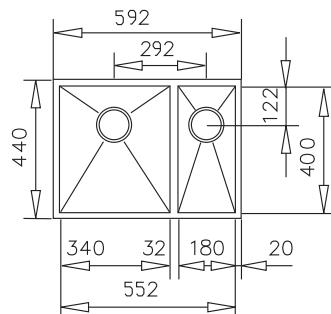

The heart of every kitchen

linea

Linea 340.400/180.400

Overall 592 x 440
Bowl 340 x 400 x 184
Aux Bowl 180 x 400 x 184
Complete with overflow waste kit

Linea 550.400

Overall 590 x 440
Bowl 550 x 400 x 184
Complete with overflow waste kit

Linea 400.400

Overall 440 x 440
Bowl 400 x 400 x 184
Complete with overflow waste kit

Linea 340.400

Overall 380 x 440
Bowl 340 x 400 x 184
Complete with overflow waste kit

Linea 340.400

R10 Corner Detailing

Asymmetric BE 1.5B 625R

Symmetric BE 2B 780

asymmetric

BE1.5B 625R

Overall 624 x 464
Bowl 340 x 400 x 200
Aux Bowl 185 x 280 x 120
Complete with overflow waste kit

TU 30.20 R

Overall 779 x 521
Bowl 340 x 457 x 250
Aux Bowl 340 x 400 x 200
Complete with overflow waste kit

symmetric

BE 2B 785

Overall 785 x 470
Bowl 406 x 406 x 250
Aux Bowl 280 x 406 x 180
Complete with overflow waste kit

BE 2B 780

Overall 779 x 464
Bowls 400 x 340 x 200
Complete with overflow waste kit

accessories