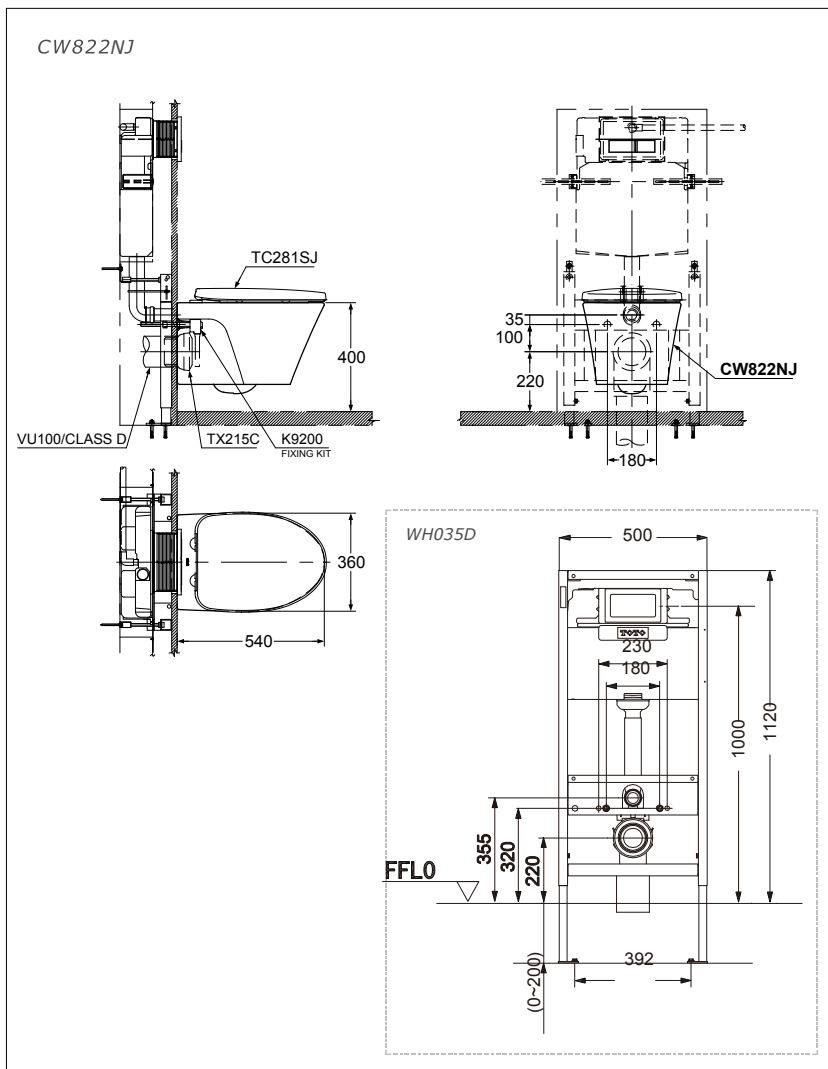

Colors

White