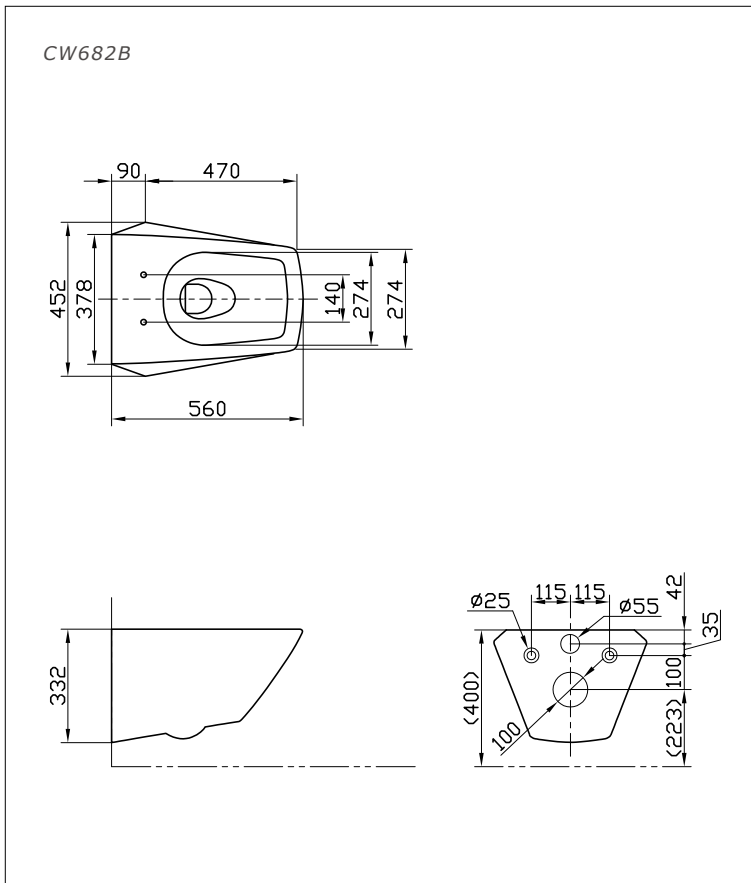

Colors

White