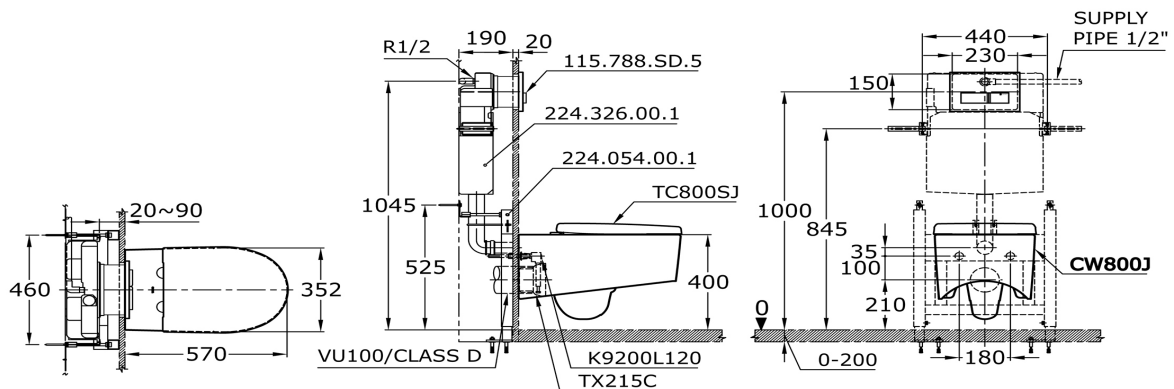

Specification Sheet

Single Bowl Toilet

CW800J

FEATURES

4.5/3 L Dual Flush Solid Duroplast Seat & Cover Bowl Shape: European Std. Rough-In: 210 mm (P-Trap)

OVERVIEW

4.5/3 L Dual Flush Solid Duroplast Seat & Cover Bowl Shape: European Std. Rough-In: 210 mm (P-Trap)

CW 800 J

Willow Wall Hung Toilet (for concealed cistern)

Features

- Stylish design for Willow suite
- Wall hung type, easy cleaning
- Dual flush system
- Water saving

Specifications

- Flush System : Wash Down, Dual Flush
 Water Usage : 4.8/3L
 Rough-in : H=220mm
 Size : 380Wx560Px359H

Specifications

Flush System : Wash Down,
Dual Flush

Water Use : 6/3L

Rough-in : H=223

Size : 560X452X332

Water Pressure : 0.05MPa~0.75MPa

Parts description

Fittings included, Seat & Cover not included

Features

- Modern styling exclusively for Le Muse design suite
- Dual flush system
- Water saving

Specifications

- Flush System : Wash Down, Dual Flush
 Water Use : 4.5/ 3L
 Rough-in : H=210
 Size : 380x595x346