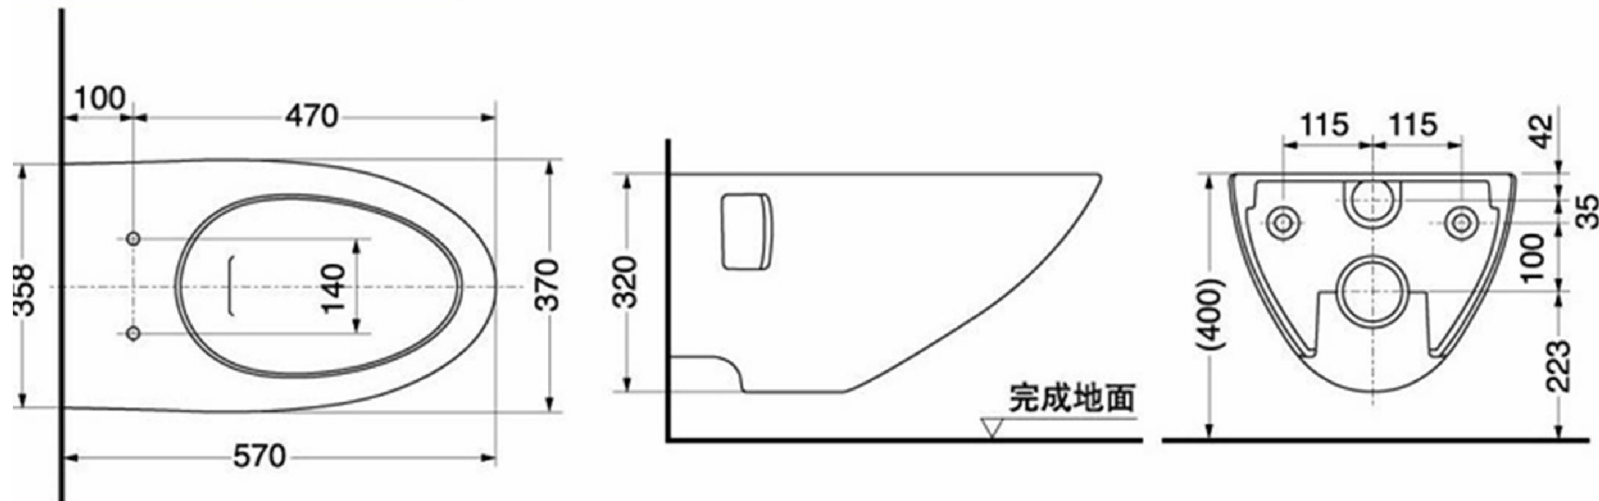

CW 800 J

Willow Wall Hung Toilet (for concealed cistern)

Features

- Stylish design for Willow suite
- Wall hung type, easy cleaning
- Dual flush system
- Water saving

Specifications

- Flush System : Wash Down, Dual Flush
 Water Usage : 4.8/3L
 Rough-in : H=220mm
 Size : 380Wx560Px359H

Model:CW560B

Size:570×370×320

Flush Type:Washdown

Toilet Rough-in:H=223mm

Color: white

Jewelhex Wall Hung Toilet (for concealed cistern)

CW682B

CW682B

Specifications

Flush System : Wash Down,
Dual Flush

Water Use : 6/3L

Rough-in : H=223

Size : 560X452X332

Water Pressure : 0.05MPa~0.75MPa

Parts description

Fittings included, Seat & Cover not included

Features

- Modern styling exclusively for Le Muse design suite
- Dual flush system
- Water saving

Specifications

- Flush System : Wash Down, Dual Flush
 Water Use : 4.5/ 3L
 Rough-in : H=210
 Size : 380x595x346