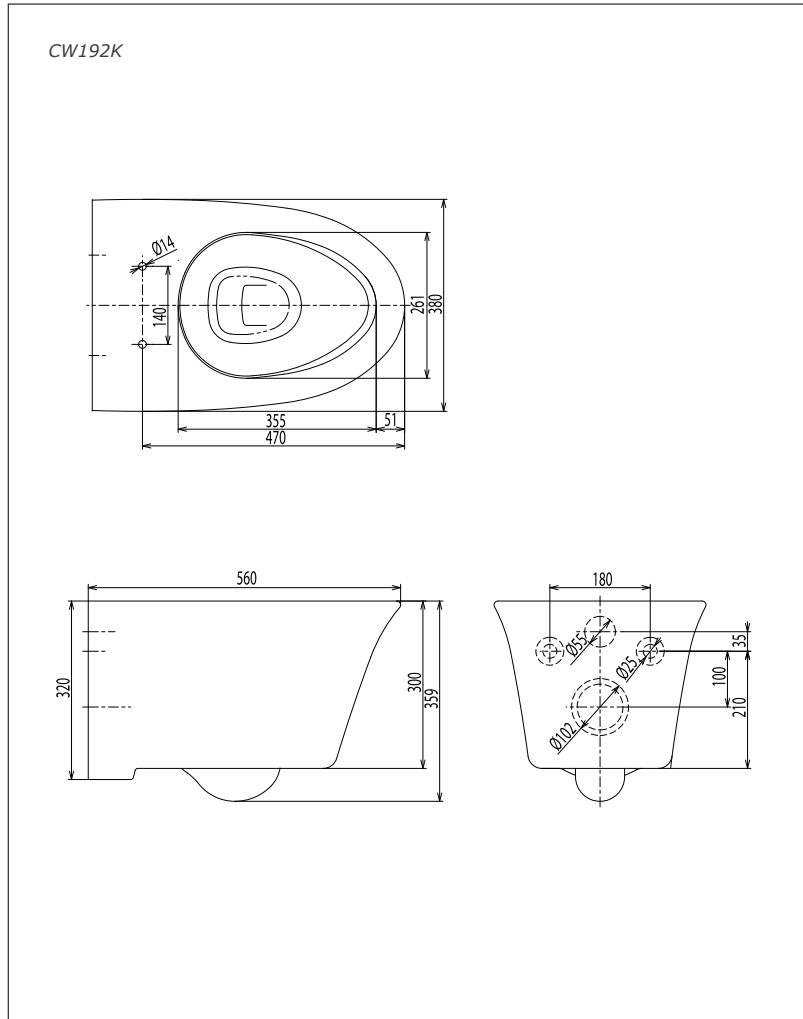

Colors

- White