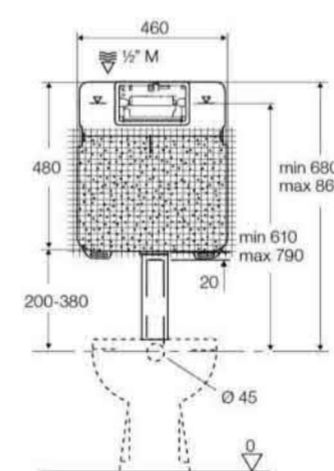

VS0859211

Mechanical
8 cm

VS0859255

Pneumatic
8 cm