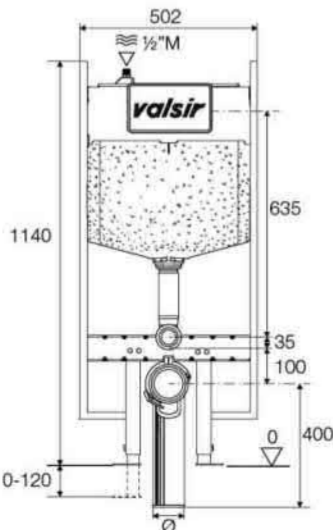

QUALITY AND ENVIRONMENT

Efficient processes and reliable products are not the only parameters used to evaluate a company's conduct: today, in fact, the capacity of the company and its management team to design and implement production processes that are sustainable from an environmental point of view are of equal importance.

The Valsir Range

www.vosoughishop.com
دفتر مرکزی : مشهد، بین قرنی ۳۱ و ۳۳
تلفن : ۰۵۱ - ۳۷۱۳۳۰۰۰

TROPEAS

Tropea S, The Revolution Of Silence

Vs0858002

Mechanical
8 cm

Vs0858052

Pneumatic
8 cm

VS0858021

Electronic
8 cm

VS0858211

Mechanical
8 cm

VS0858255

Pneumatic
8 cm

VS0858221

Electronic
8 cm

TROPEA3

Tropea 3, The Perfection Of Simplicity

VS0859002

Mechanical
8 cm

VS0859052

Pneumatic
8 cm

VS0859211

Mechanical
8 cm

VS0859255

Pneumatic
8 cm

TROPEA3

Tropea 3, The Perfection Of Simplicity

VS0877357

Pneumatic push plate
Crystal

VS0872835

Dual flush push plate
Mechanical - ABS
Polished Chrome

VS0872635

Dual flush Pneumatic
push plate - ABS
Polished Chrome

VS0871335

Dual flush push plate
Mechanical - ABS
Polished Chrome