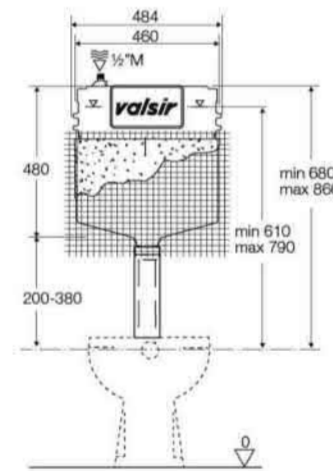

VS0858211

Mechanical
8 cm

VS0858255

Pneumatic
8 cm

VS0858221

Electronic
8 cm