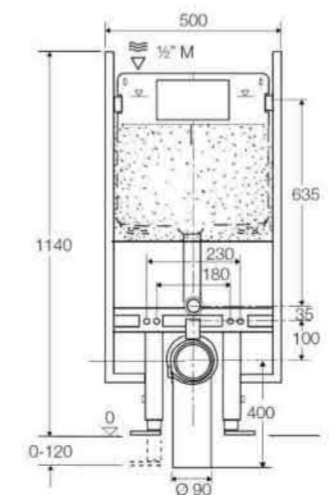

QUALITY AND ENVIRONMENT

Efficient processes and reliable products are not the only parameters used to evaluate a company's conduct: today, in fact, the capacity of the company and its management team to design and implement production processes that are sustainable from an environmental point of view are of equal importance.

The Valsir Range

www.vosoughishop.com
دفتر مرکزی : مشهد، بین قرنی ۳۱ و ۳۳
تلفن : ۰۵۱ - ۳۷۱۳۳۰۰۰

TROPEAS

Tropea S, The Revolution Of Silence

Vs0858002

Mechanical
8 cm

Vs0858052

Pneumatic
8 cm

VS0858021

Electronic
8 cm

VS0858211

Mechanical
8 cm

VS0858255

Pneumatic
8 cm

VS0858221

Electronic
8 cm

TROPEA3

Tropea 3, The Perfection Of Simplicity

VS0859002

Mechanical
8 cm

VS0859052

Pneumatic
8 cm

VS0859211

Mechanical
8 cm

VS0859255

Pneumatic
8 cm

TROPEA3

Tropea 3, The Perfection Of Simplicity

VS0877357

Pneumatic push plate
Crystal

VS0872835

Dual flush push plate
Mechanical - ABS
Polished Chrome

VS0872635

Dual flush Pneumatic
push plate - ABS
Polished Chrome

VS0871335

Dual flush push plate
Mechanical - ABS
Polished Chrome